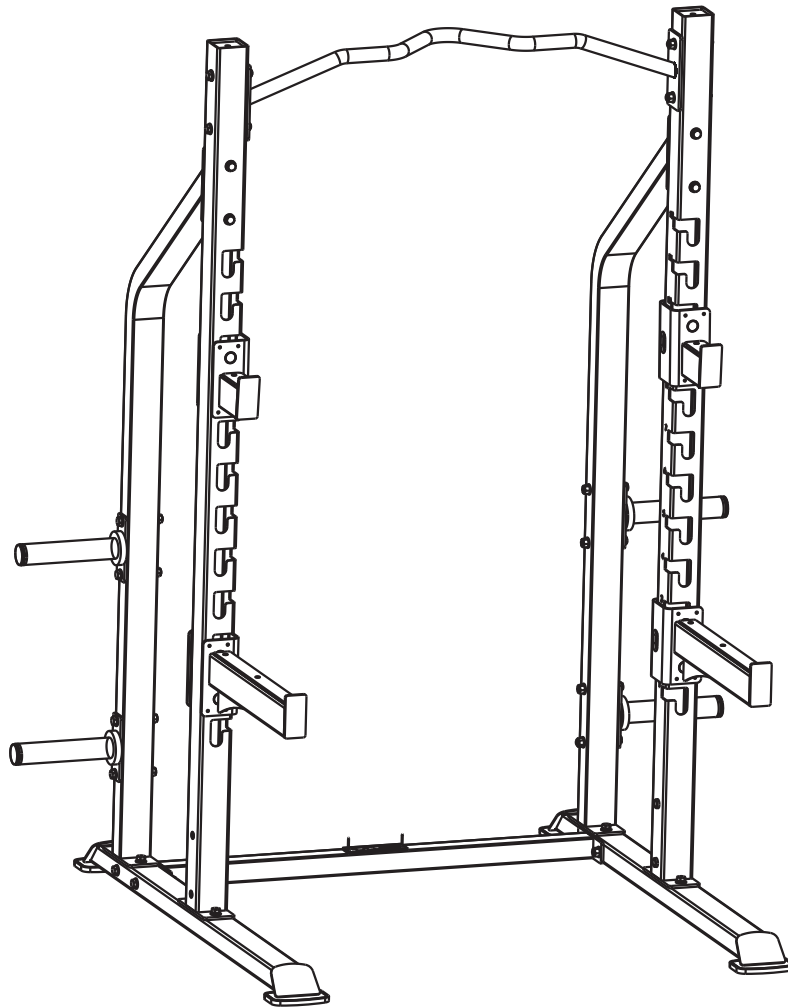

1/2 Rack

Model 6010

+ Owner's Manual

V 1.0 - 10.2020

www.tkostrength.com

✚ Exploded Diagram

+ Parts List

NOTE: SOME OF THESE PARTS MAY COME PRE-INSTALLED

ITEM NO.	DESCRIPTION	QTY
1	Floor stand Frame	2
2	Left Stand Frame	1
3	Right Stand Frame	1
4	Left Safe Limit Frame	1
5	Right Safe Limit Frame	1
6	Left Hook Frame	1
7	Right Hook Frame	1
8	Barbell Frame	4
9	Back Support Frame	2
10	Connecting Frame	1
11	Handle Frame	1
12	Plastic Plate 1	4
13	Plastic Plate 2	4
14	Plastic Plate	2
15	Handle Sheathing	2
16	Plastic Plate	2
17	Pipe Plug	2
18	Rubber foot	4
19	Pipe Plug	4
20	Cushion Pad	4
21	Aluminum Plate	1
22	Rivet $\phi 4$	2
23	Cross recessed countersunk head screw M5*10	10
24	Countersunk hexagon socket head screw M6*10	32
25	Hexagon Bolt M12*100	20
26	Hexagon Bolt M12*30	8
27	Nylon Lock Nut M12	20
28	Flat Washer $\phi 13*\phi 24*1.5$	48
29	Spring Washer M12	8

✚ Assembly

Step 1

ITEM NO.	DESCRIPTION	QTY
1	Floor stand Frame	2
10	Connecting Frame	1
25	Hexagon Bolt M12*100	4
27	Nylon Lock Nut M12	4
28	Flat Washer $\phi 13*\phi 24*1.5$	8

Step 2

ITEM NO.	DESCRIPTION	QTY
2	Left Stand Frame	1
3	Right Stand Frame	1
9	Back Support Frame	2
11	Handle Frame	1
25	Hexagon Bolt M12*100	8
26	Hexagon Bolt M12*30	8
27	Nylon Lock Nut M12	8
28	Flat Washer $\phi 13*\phi 24*1.5$	24
29	Spring Washer M12	8

✚ Assembly

Step 3

ITEM NO.	DESCRIPTION	QTY
8	Barbell Frame	4
25	Hexagon Bolt M12*100	8
27	Nylon Lock Nut M12	8
28	Flat Washer $\phi 13^* \phi 24^* 1.5$	16

Step 4

ITEM NO.	DESCRIPTION	QTY
4	Left Safe Limit Frame	1
5	Right Safe Limit Frame	1
6	Left Hook Frame	1
7	Right Hook Frame	1