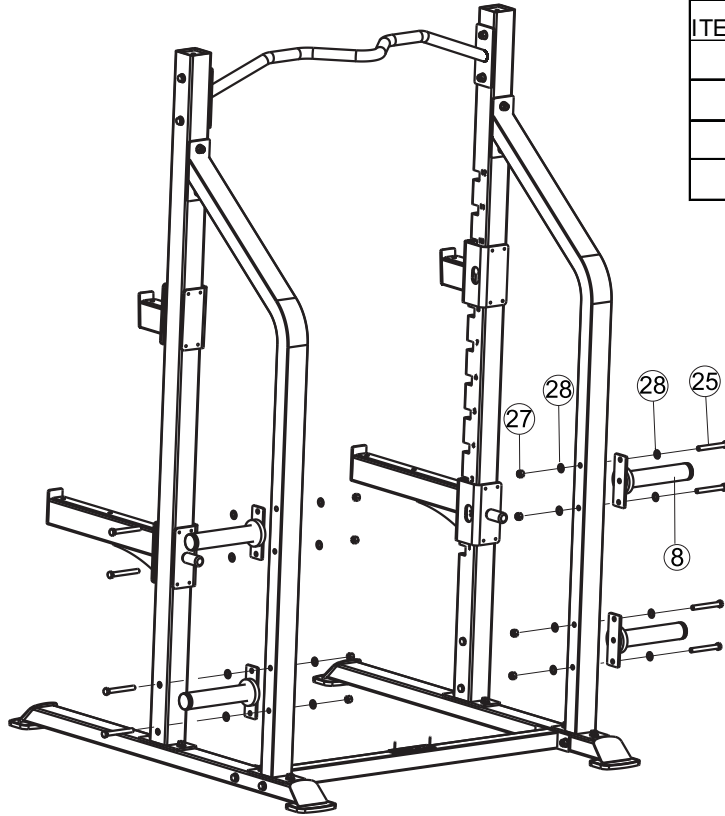

ITEM NO.	DESCRIPTION	QTY
1	Floor stand Frame	2
2	Left Stand Frame	1
3	Right Stand Frame	1
4	Left Safe Limit Frame	1
5	Right Safe Limit Frame	1
6	Left Hook Frame	1
7	Right Hook Frame	1
8	Barbell Frame	4
9	Back Support Frame	2
10	Connecting Frame	1
11	Handle Frame	1
12	Plastic Plate 1	4
13	Plastic Plate 2	4
14	Plastic Plate	2
15	Handle Sheathing	2
16	Plastic Plate	2
17	Pipe Plug	2
18	Rubber foot	4
19	Pipe Plug	4
20	Cushion Pad	4
21	Aluminum Plate	1
22	Rivet $\phi 4$	2
23	Cross recessed countersunk head screw M5*10	10
24	Countersunk hexagon socket head screw M6*10	32
25	Hexagon Bolt M12*100	20
26	Hexagon Bolt M12*30	8
27	Nylon Lock Nut M12	20
28	Flat Washer $\phi 13*\phi 24*1.5$	48
29	Spring Washer M12	8

✚ Assembly

Step 1

ITEM NO.	DESCRIPTION	QTY
1	Floor stand Frame	2
10	Connecting Frame	1
25	Hexagon Bolt M12*100	4
27	Nylon Lock Nut M12	4
28	Flat Washer $\phi 13*\phi 24*1.5$	8

Step 2

ITEM NO.	DESCRIPTION	QTY
2	Left Stand Frame	1
3	Right Stand Frame	1
9	Back Support Frame	2
11	Handle Frame	1
25	Hexagon Bolt M12*100	8
26	Hexagon Bolt M12*30	8
27	Nylon Lock Nut M12	8
28	Flat Washer $\phi 13*\phi 24*1.5$	24
29	Spring Washer M12	8

✚ Assembly

Step 3

ITEM NO.	DESCRIPTION	QTY
8	Barbell Frame	4
25	Hexagon Bolt M12*100	8
27	Nylon Lock Nut M12	8
28	Flat Washer $\phi 13^* \phi 24^* 1.5$	16

Step 4

ITEM NO.	DESCRIPTION	QTY
4	Left Safe Limit Frame	1
5	Right Safe Limit Frame	1
6	Left Hook Frame	1
7	Right Hook Frame	1