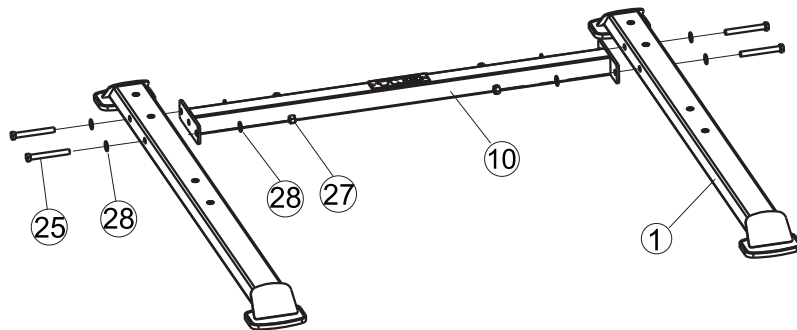

1/2 Rack

Model 6010

+ Owner's Manual

V 1.0 - 10.2020

www.tkostrength.com

✚ Exploded Diagram

+ Parts List

NOTE: SOME OF THESE PARTS MAY COME PRE-INSTALLED

ITEM NO.	DESCRIPTION	QTY
1	Floor stand Frame	2
2	Left Stand Frame	1
3	Right Stand Frame	1
4	Left Safe Limit Frame	1
5	Right Safe Limit Frame	1
6	Left Hook Frame	1
7	Right Hook Frame	1
8	Barbell Frame	4
9	Back Support Frame	2
10	Connecting Frame	1
11	Handle Frame	1
12	Plastic Plate 1	4
13	Plastic Plate 2	4
14	Plastic Plate	2
15	Handle Sheathing	2
16	Plastic Plate	2
17	Pipe Plug	2
18	Rubber foot	4
19	Pipe Plug	4
20	Cushion Pad	4
21	Aluminum Plate	1
22	Rivet $\phi 4$	2
23	Cross recessed countersunk head screw M5*10	10
24	Countersunk hexagon socket head screw M6*10	32
25	Hexagon Bolt M12*100	20
26	Hexagon Bolt M12*30	8
27	Nylon Lock Nut M12	20
28	Flat Washer $\phi 13*\phi 24*1.5$	48
29	Spring Washer M12	8

✚ Assembly

Step 1

ITEM NO.	DESCRIPTION	QTY
1	Floor stand Frame	2
10	Connecting Frame	1
25	Hexagon Bolt M12*100	4
27	Nylon Lock Nut M12	4
28	Flat Washer $\phi 13*\phi 24*1.5$	8

Step 2

ITEM NO.	DESCRIPTION	QTY
2	Left Stand Frame	1
3	Right Stand Frame	1
9	Back Support Frame	2
11	Handle Frame	1
25	Hexagon Bolt M12*100	8
26	Hexagon Bolt M12*30	8
27	Nylon Lock Nut M12	8
28	Flat Washer $\phi 13*\phi 24*1.5$	24
29	Spring Washer M12	8

✚ Assembly

Step 3

ITEM NO.	DESCRIPTION	QTY
8	Barbell Frame	4
25	Hexagon Bolt M12*100	8
27	Nylon Lock Nut M12	8
28	Flat Washer $\phi 13^* \phi 24^* 1.5$	16

Step 4

ITEM NO.	DESCRIPTION	QTY
4	Left Safe Limit Frame	1
5	Right Safe Limit Frame	1
6	Left Hook Frame	1
7	Right Hook Frame	1