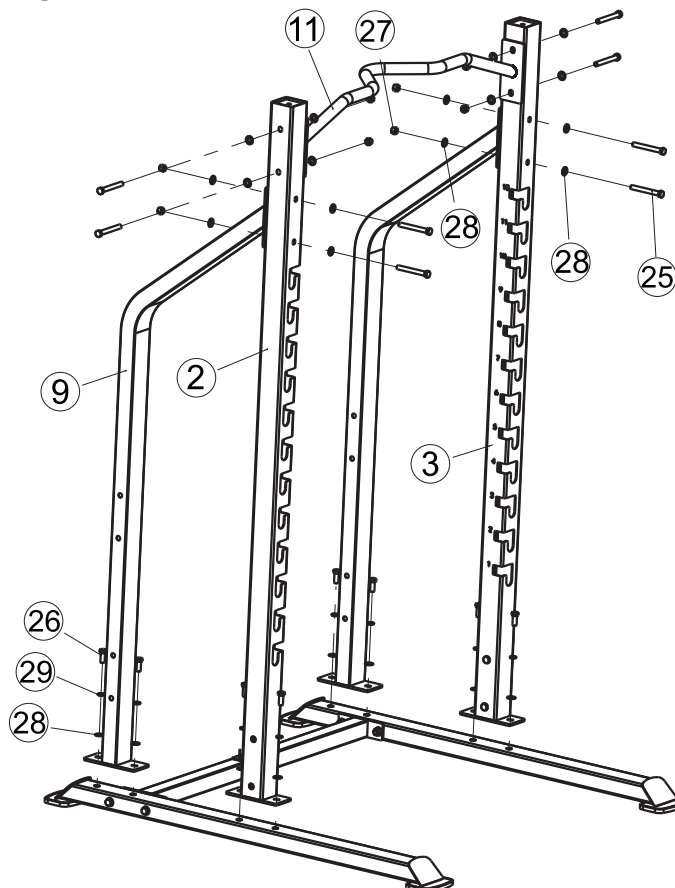

1/2 Rack

Model 6010

+ Owner's Manual

V 1.0 - 10.2020

www.tkostrength.com

✚ Exploded Diagram

+ Parts List

NOTE: SOME OF THESE PARTS MAY COME PRE-INSTALLED

ITEM NO.	DESCRIPTION	QTY
1	Floor stand Frame	2
2	Left Stand Frame	1
3	Right Stand Frame	1
4	Left Safe Limit Frame	1
5	Right Safe Limit Frame	1
6	Left Hook Frame	1
7	Right Hook Frame	1
8	Barbell Frame	4
9	Back Support Frame	2
10	Connecting Frame	1
11	Handle Frame	1
12	Plastic Plate 1	4
13	Plastic Plate 2	4
14	Plastic Plate	2
15	Handle Sheathing	2
16	Plastic Plate	2
17	Pipe Plug	2
18	Rubber foot	4
19	Pipe Plug	4
20	Cushion Pad	4
21	Aluminum Plate	1
22	Rivet $\phi 4$	2
23	Cross recessed countersunk head screw M5*10	10
24	Countersunk hexagon socket head screw M6*10	32
25	Hexagon Bolt M12*100	20
26	Hexagon Bolt M12*30	8
27	Nylon Lock Nut M12	20
28	Flat Washer $\phi 13*\phi 24*1.5$	48
29	Spring Washer M12	8

✚ Assembly

Step 1

ITEM NO.	DESCRIPTION	QTY
1	Floor stand Frame	2
10	Connecting Frame	1
25	Hexagon Bolt M12*100	4
27	Nylon Lock Nut M12	4
28	Flat Washer $\phi 13*\phi 24*1.5$	8

Step 2

ITEM NO.	DESCRIPTION	QTY
2	Left Stand Frame	1
3	Right Stand Frame	1
9	Back Support Frame	2
11	Handle Frame	1
25	Hexagon Bolt M12*100	8
26	Hexagon Bolt M12*30	8
27	Nylon Lock Nut M12	8
28	Flat Washer $\phi 13*\phi 24*1.5$	24
29	Spring Washer M12	8

✚ Assembly

Step 3

ITEM NO.	DESCRIPTION	QTY
8	Barbell Frame	4
25	Hexagon Bolt M12*100	8
27	Nylon Lock Nut M12	8
28	Flat Washer $\phi 13^* \phi 24^* 1.5$	16

Step 4

ITEM NO.	DESCRIPTION	QTY
4	Left Safe Limit Frame	1
5	Right Safe Limit Frame	1
6	Left Hook Frame	1
7	Right Hook Frame	1