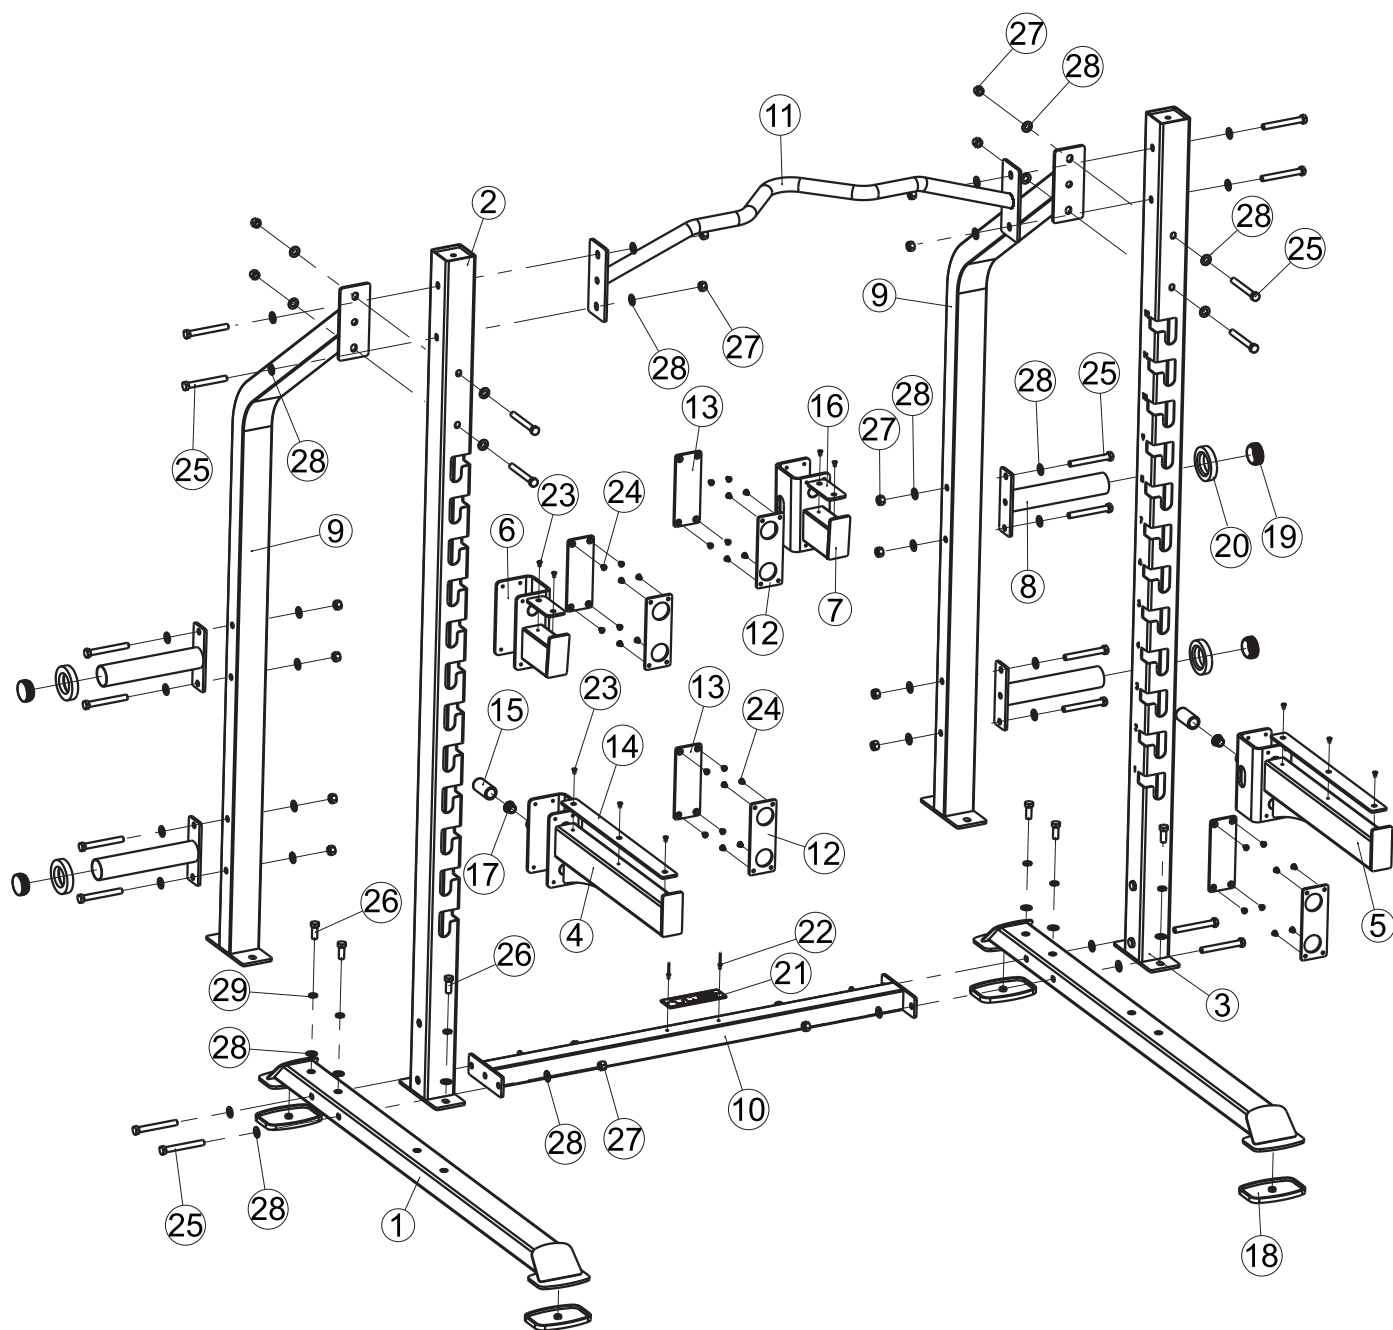

1/2 Rack

Model 6010

+ Owner's Manual

V 1.0 - 10.2020

www.tkostrength.com

✚ Exploded Diagram

+ Parts List

NOTE: SOME OF THESE PARTS MAY COME PRE-INSTALLED

ITEM NO.	DESCRIPTION	QTY
1	Floor stand Frame	2
2	Left Stand Frame	1
3	Right Stand Frame	1
4	Left Safe Limit Frame	1
5	Right Safe Limit Frame	1
6	Left Hook Frame	1
7	Right Hook Frame	1
8	Barbell Frame	4
9	Back Support Frame	2
10	Connecting Frame	1
11	Handle Frame	1
12	Plastic Plate 1	4
13	Plastic Plate 2	4
14	Plastic Plate	2
15	Handle Sheathing	2
16	Plastic Plate	2
17	Pipe Plug	2
18	Rubber foot	4
19	Pipe Plug	4
20	Cushion Pad	4
21	Aluminum Plate	1
22	Rivet $\phi 4$	2
23	Cross recessed countersunk head screw M5*10	10
24	Countersunk hexagon socket head screw M6*10	32
25	Hexagon Bolt M12*100	20
26	Hexagon Bolt M12*30	8
27	Nylon Lock Nut M12	20
28	Flat Washer $\phi 13*\phi 24*1.5$	48
29	Spring Washer M12	8

✚ Assembly

Step 1

ITEM NO.	DESCRIPTION	QTY
1	Floor stand Frame	2
10	Connecting Frame	1
25	Hexagon Bolt M12*100	4
27	Nylon Lock Nut M12	4
28	Flat Washer $\phi 13*\phi 24*1.5$	8

Step 2

ITEM NO.	DESCRIPTION	QTY
2	Left Stand Frame	1
3	Right Stand Frame	1
9	Back Support Frame	2
11	Handle Frame	1
25	Hexagon Bolt M12*100	8
26	Hexagon Bolt M12*30	8
27	Nylon Lock Nut M12	8
28	Flat Washer $\phi 13*\phi 24*1.5$	24
29	Spring Washer M12	8

✚ Assembly

Step 3

ITEM NO.	DESCRIPTION	QTY
8	Barbell Frame	4
25	Hexagon Bolt M12*100	8
27	Nylon Lock Nut M12	8
28	Flat Washer $\phi 13^* \phi 24^* 1.5$	16

Step 4

ITEM NO.	DESCRIPTION	QTY
4	Left Safe Limit Frame	1
5	Right Safe Limit Frame	1
6	Left Hook Frame	1
7	Right Hook Frame	1