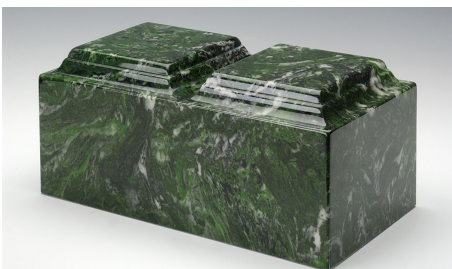

Silver Gray

Gold

Black & White

Companion 15" x 8" x 6.25" 420 Cubic Inches

Somerset Economy MDF Urns

Cardinal

American Flag

Calm Waters