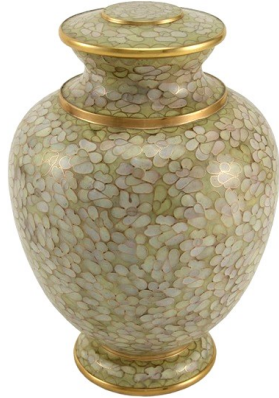

MOP Anchors Away *

Mourning Doves *

Blue Hummingbird *

Green Hummingbird *

Blue Butterflies *

MOP Rose on Burgundy *

MOP Rose on Blue *

MOP Dove on Red *

MOP Tree of Life *

Inlaid Mother of Pearl Urns

Etienne Rose *

Etienne Butterfly *

Rose Essence *

Etienne Falling Leaves *

Etienne Opal *

Azure Essence *

Elite Floral Blush *

Elite Floral Blue *

Opal Essence *

Filigree Floral Pink *

Filigree Lily Dragonflies *

Cloisonne Urns

2024 V M Memorial Products

ARIA Tree of Life *