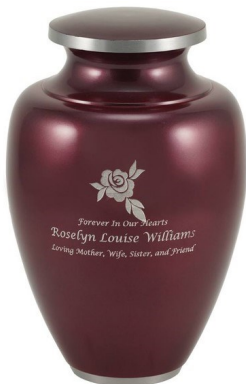

New Oversize Urns (300 Cubic Inches)

Camden Garnet