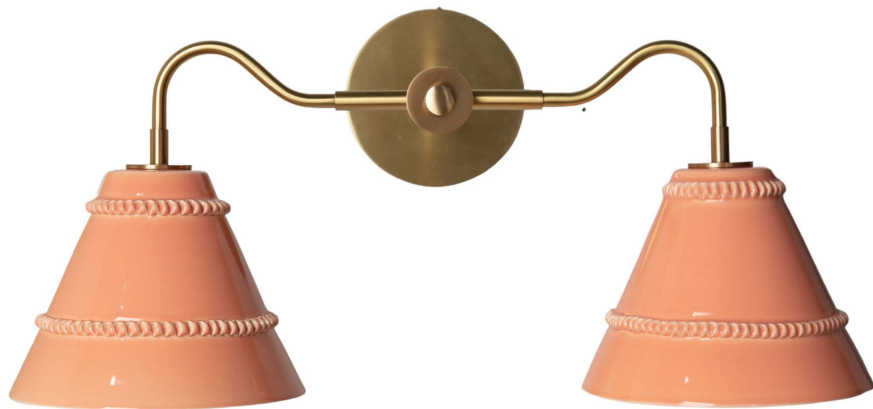

HWANG BISHOP

TANGIER DOUBLE VANITY SCONCE

N-920-SV

DIMENSIONS

WIDTH	21 IN
HEIGHT	8.75 IN
PROJECTION	9.5 IN
CERAMIC SHADE WIDTH	7 IN
CERAMIC SHADE HEIGHT	5.5 IN
BACKPLATE	5 IN DIAMETER

LAMP / WIRING

MAX WATTAGE	75W
BULB BASE TYPE	MEDIUM E26

FINISHES

CERAMIC	STANDARD / CUSTOM
HARDWARE	ANTIQUE BRONZE / HEWN BRASS / POLISHED NICKEL
AS SHOWN	NECTAR WITH HEWN BRASS

RATING

UL LISTED 