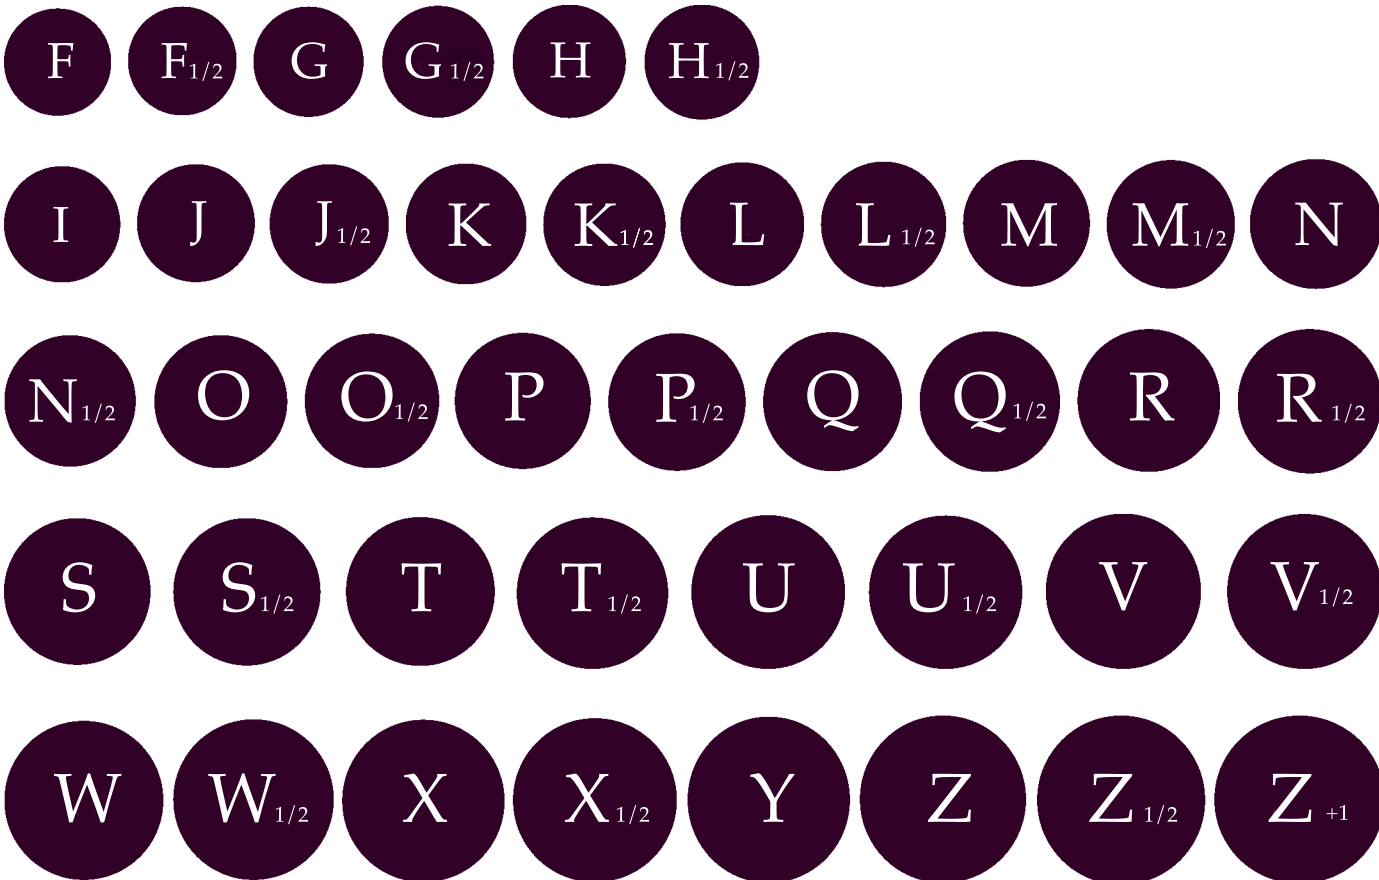

# Ring Sizing Guide

## What's your ring size?

- 1) Print this guide at 100%
- 2) Measure your current ring on this chart
- 3) Ensure ring interior matches circle nearest to your size
- 4) If ring is between sizes order the larger size

This line is 3 cm

Print this at 100% for accurate measurement