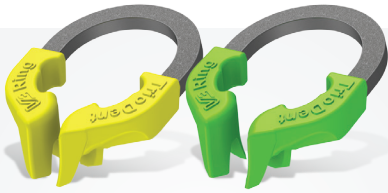

## V3—the perfect system for creating perfect Class IIs

- Superelastic nickel-titanium spring for optimal separation force and tight contacts
- Wide indications for use — glass-fibre tines will not collapse into wide cavities, even when a cusp is missing
- Tines are anatomically shaped for superior matrix retention and adaptation—and minimal finishing
- Tines' V-shape accommodates the wedge
- V3 Tab-Matrix with pronounced marginal ridge and vertical profile for correct anatomical form
- Wave-Wedge is stackable, self-locating, and self-seating for optimal seal on matrix
- Spring tilt allows easy stacking of multiple rings
- Ring is very stable on undercuts and in forceps during placement

## UNIVERSAL V3 RING - GREEN

- NiTi for ideal spring strength and elasticity
- Long-lasting tines, safe in autoclave
- V-shaped tines accommodate wedge
- Tines shaped for ideal matrix retention and adaptation

## NARROW V3 RING - YELLOW

- Tines set closer together for optimal separation of smaller teeth
- Up to 4kg of separating force, even on premolars

## SUPERCURVE MATRIX

- Matrix hugs the tooth, avoiding interference with ring placement
- Micro-thin, non-stick finish makes removal easy
- Shaped gingival apron leaves no gaps in the gingival-axial corner
- Rolled ridge on occlusal margin provides beautiful marginal ridges