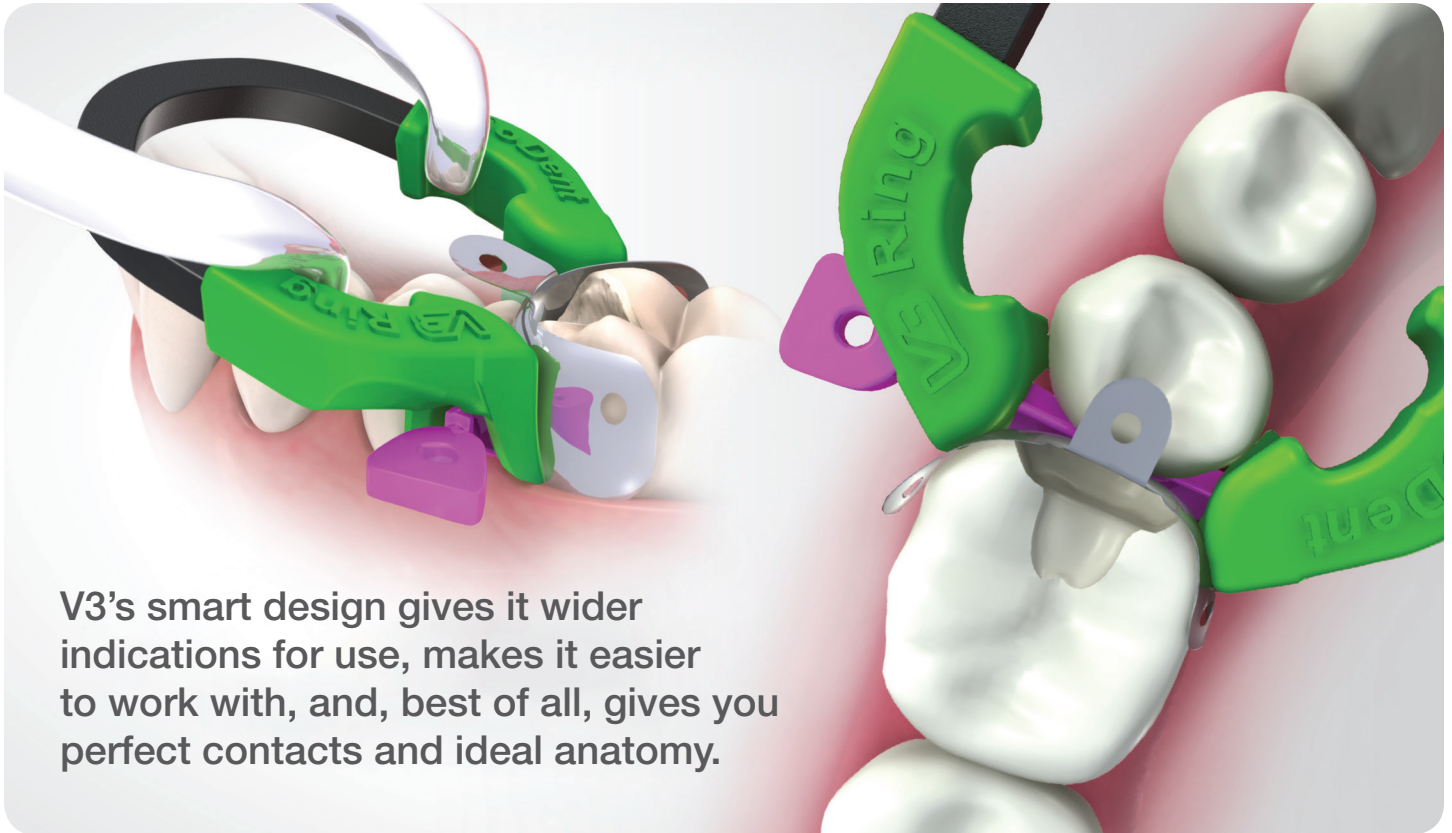

# Perfect contacts ideal anatomy

FROM  
 triodent

V3's smart design gives it wider indications for use, makes it easier to work with, and, best of all, gives you perfect contacts and ideal anatomy.

## V3—the perfect system for creating perfect Class IIs

- Superelastic nickel-titanium spring for optimal separation force and tight contacts
- Wide indications for use — glass-fibre tines will not collapse into wide cavities, even when a cusp is missing
- Tines are anatomically shaped for superior matrix retention and adaptation—and minimal finishing
- Tines' V-shape accommodates the wedge
- V3 Tab-Matrix with pronounced marginal ridge and vertical profile for correct anatomical form
- Wave-Wedge is stackable, self-locating, and self-seating for optimal seal on matrix
- Spring tilt allows easy stacking of multiple rings
- Ring is very stable on undercuts and in forceps during placement

## NARROW V3 RING - YELLOW

- Tines set closer together for optimal separation of smaller teeth
- Up to 4kg of separating force, even on premolars

## SUPERCURVE MATRIX

- Matrix hugs the tooth, avoiding interference with ring placement
- Micro-thin, non-stick finish makes removal easy
- Shaped gingival apron leaves no gaps in the gingival-axial corner
- Rolled ridge on occlusal margin provides beautiful marginal ridges