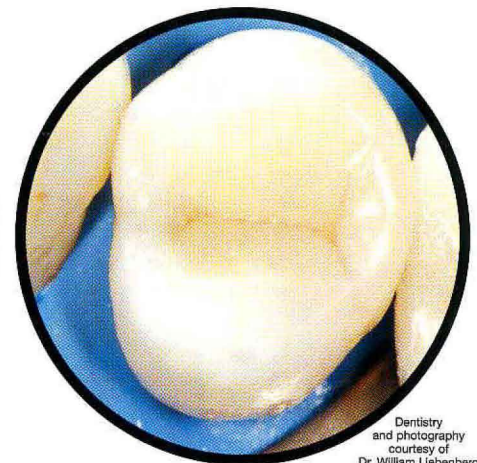

GROOVY DIAMOND POLISHING BRUSHES

Now you can get a super-gloss polish on hybrids and porcelain with just one brush... and keep your grooves!

As the name suggests, GROOVY Diamond® Polishing Brushes create an ultra-high shine by polishing the surface grooves and detailed anatomy that you spend valuable chair time creating. The GROOVY Diamond Polishing Brush technique is fast and efficient, and won't leave behind that flat surface that often occurs with disc finishing systems.

GROOVY outshines

Only GROOVY Brushes are crafted from diamond impregnated Kevlar bristles with thousands of diamond polishing particles to give you the highest gloss finish possible (outshining all silicon carbide brushes), often in well under 30 seconds.

GROOVY works on hybrids and porcelain

Only GROOVY Brushes provide a super gloss shine on hybrids and porcelain, and bisacryl temporaries.

GROOVY outperforms

GROOVY Diamond Polishing Brushes won't lose their bristles like other polishing brushes, and can be autoclaved and re-used dozens of times.

Dentistry and photography courtesy of Dr. William Liebenberg

SORRY, But If It Doesn't Say GROOVY On The Box...

While some other polishing brushes may look like our GROOVY Diamond Polishing Brushes, the fact is, they aren't made like them. So if you want to be safe, not sorry, make sure it's a GROOVY.

Refer to chart at right for more kit configurations.

GROOVY Universal	
650601	6-pack
650201	20-pack
GROOVY Occlusal	
650602	6-pack
650202	20-pack
GROOVY Mid-Size	
650604	6-pack
GROOVY Wheel	
650605	6-pack
GROOVY Mix-Packs	
650126	Introductory Kit (6 Universal & 6 Occlusal)
650124	Tri-Pack (4 Universal & 4 Occlusal, 4 Mid-Size)
650123	Multi-Pack (3 Universal, 3 Occlusal, 3 Mid-Size, 3 Wheels)

CLINICIAN'S
CHOICE®
DENTAL PRODUCTS INC.

designed for better dentistry

1-800-265-3444

www.clinicianschoice.com

BACKED BY OUR
TRY-IT
GUARANTEE

We guarantee you'll love GROOVY, or return them within 30 days for a full refund!