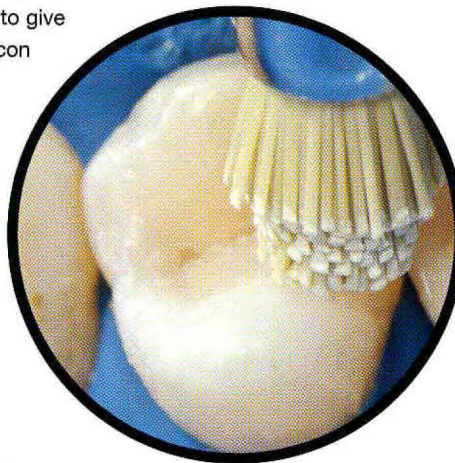

GROOVY DIAMOND POLISHING BRUSHES

Now you can get a super-gloss polish on hybrids and porcelain with just one brush... and keep your grooves!

As the name suggests, GROOVY Diamond® Polishing Brushes create an ultra-high shine by polishing the surface grooves and detailed anatomy that you spend valuable chair time creating. The GROOVY Diamond Polishing Brush technique is fast and efficient, and won't leave behind that flat surface that often occurs with disc finishing systems.

GROOVY outshines

Only GROOVY Brushes are crafted from diamond impregnated Kevlar bristles with thousands of diamond polishing particles to give you the highest gloss finish possible (outshining all silicon carbide brushes), often in well under 30 seconds.

GROOVY works on hybrids and porcelain

Only GROOVY Brushes provide a super gloss shine on hybrids and porcelain, and bisacryl temporaries.

GROOVY outperforms

GROOVY Diamond Polishing Brushes won't lose their bristles like other polishing brushes, and can be autoclaved and re-used dozens of times.