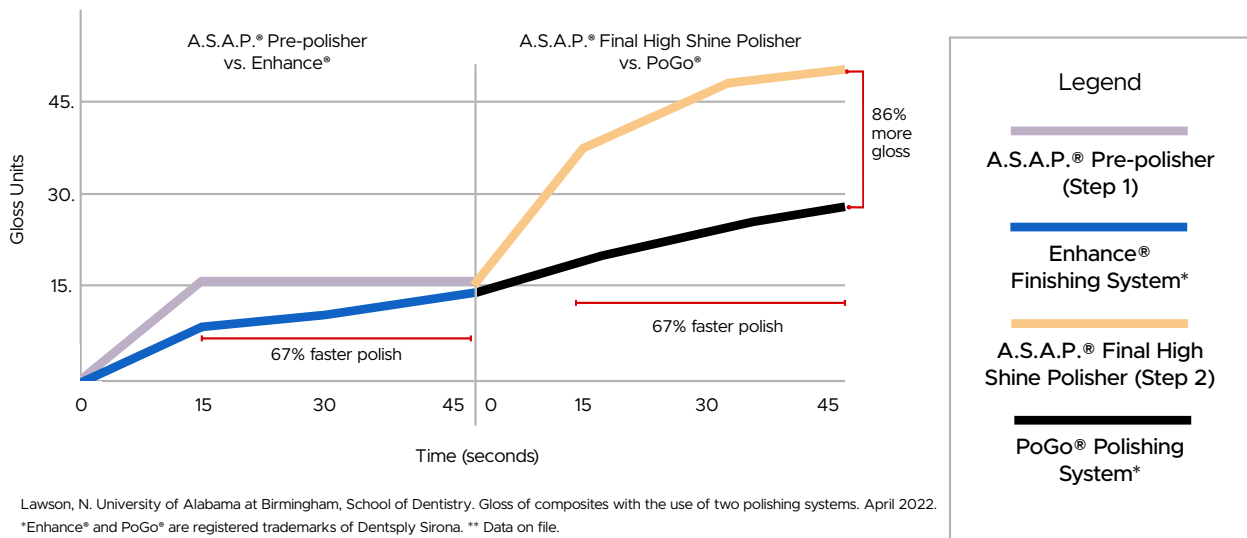

Maximum Gloss Per System

Lawson, N. University of Alabama at Birmingham, School of Dentistry. Gloss of composites with the use of two polishing systems. April 2022.
*Enhance® and PoGo® are registered trademarks of Dentsply Sirona. ** Data on file.

“A.S.A.P. Polishers save chair time by quickly polishing porcelain and composite restorations in less than a minute.”

- Danièle Larose, DMD, AAACD