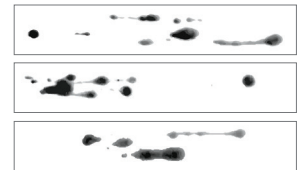

Five out of six hygienists experienced a significant reduction in splatter when using the Sweep prophy angle.²

- Brush helps prevent accumulation of saliva and paste on the outside of the cup
- Sweeps paste back toward the tooth, allowing the clinician to continue working and make fewer stops to refill the cup with more prophy paste
- Advanced internal blade design
- Outer ridges for interproximal cleaning
- A 20% shorter head and 25% slimmer neck design gives better access and improved visibility
- Optimal flare
- Comfortable, ergonomic shape
- Not made with rubber latex
- Available in soft or firm cup design

1. Data on file.
2. Data on file.

Splatter Comparison Testing

Sweep prophy angle

Traditional prophy angle

sweep

(Available in soft or firm cup)

GREEN (SOFT) 144-PACK	818357
PURPLE (FIRM) 144-PACK	818358
GREEN (SOFT) 500-PACK	818359
PURPLE (FIRM) 500-PACK	818360