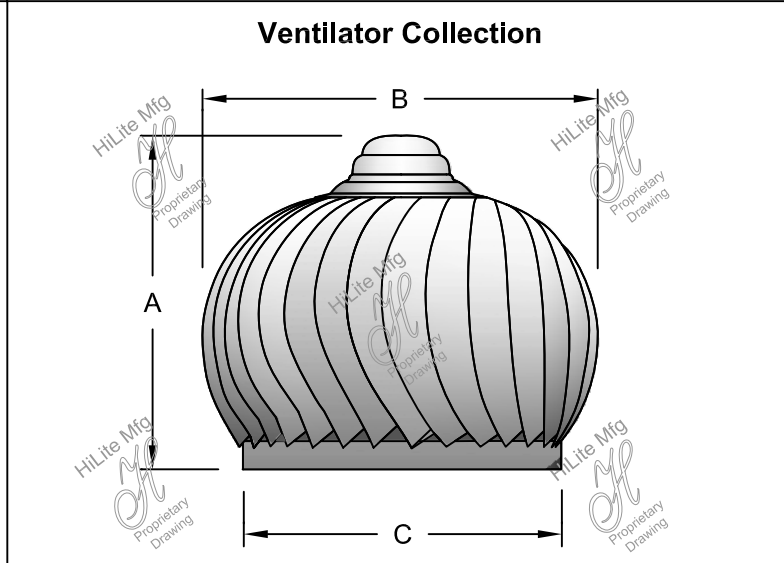

| Fixture No. | Fixture Color | Mounting | Mounting Color | Optional Accessories | Accessory Color | Wattage/Lamp options | Ballast | Voltage |
|---|---|---|--|--|--|--|--|---|
| H-3050 H-3051 H-3052 | Standard 91 (Black) 93 (White) 95 (Dk. Grn) 96 (Galv.) BR47 (Rust) BK01, GN20. Upgraded Finishes 29, 66, 82, 92, 97, 100, 103, 104, 105, 112, 113, 114, 117, 118, 119, 127, 128, 133, 134, 135, 136, 139, 140, 121, 122, 123, 124. For finish specs see pages 344-348. | Mounting Options 1/2" 3/4" Cord Options ⁽¹⁾ CB8 (8' Blk Cord) CW8 (8' Wht Cord) CG8 (8' Gray Mesh Cord) Custom Cord Options ⁽¹⁾ CB__ (Black) CW__ (White) CG__ (Gray Mesh) Specify length. Stem Options (Stem 1/2") __ST Specify length and canopy. HSC (Canopy) SMC (Canopy) Flush Mount Options FHSC FSMC Arm Options B-1 HL-K HL-A HL-J HL-H P-1 HL-C P-3 HL-D For all arms and specs see pages 321-344. | Standard 91 (Black) 93 (White) 95 (Dk. Grn) 96 (Galv.) BR47 (Rust) For all finishes see pages 344-348. | CGU (Cast guard & glass) LCGU (Large cast guard & glass) WGU (Wire guard & glass) LWGU (Large wire guard & glass) ARN (Acorn globe) LARN (Large acorn globe) WGR (Wire guard) SK (Swivel knuckle) FX (Flexible tubing for cord mounted fixture only) For specs and glass color see pages 321-344. | Standard 91 (Black) 93 (White) 95 (Dk. Grn) 96 (Galv.) BR47 (Rust) For all finishes see pages 344-348. | Incandescent (5) (Fixture is standard 200W. Do not specify.) CFL (2) (5) (Compact Fluorescent) 13/CFL 18/CFL 26/32/42/CFL 26/CFL 32/CFL 42/CFL 57/CFL DMB (Dimmable Ballast for CFL. Add to Part No.) HID (2) (High Intensity Discharge) MH (2) (5) (Metal Halide) 35/MH 50/MH 70/MH 100/MH 150/MH 175/MH HPS (2) (5) (High Pressure Sodium) 50/HPS 70/HPS 100/HPS 150/HPS | Ballast option not available for INC. RB (3) (Remote) BCM (Canopy Mount) PLB (4) (Postline) For specs see pages 341-343. | Incandescent (Fixture is standard 120V. Do not specify.) CFL M (Multi 120/277V) HID RB and BCM M (Multi 120/208/240/277V) PLB 1 (120V) 2 (277V) |