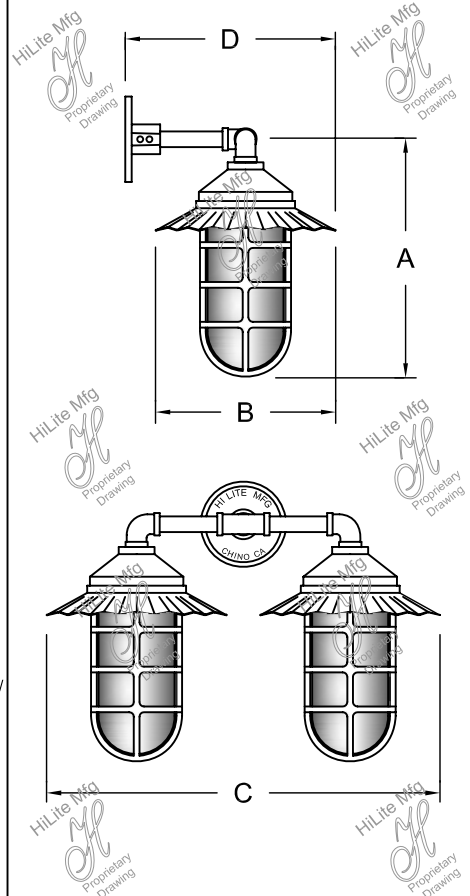

Radial Vapor Jar Collection

H-CGU-RS-8-2B - 91 - CLR / 2-13/CFL - BCM - M

ORDER EXAMPLE
(USE THIS FORMAT TO PLACE ORDER)

Notes:

- (1) H-CGU-RS-8-2B and H-CGU-RS-9-2B available for 2-100W Max INC, 2-32W Max CFL and 2-100W Max HID. H-LCGU-RS-10-2B and H-LCGU-RS-12-2B available for 2-200W Max INC, 2-57W Max CFL and 2-175W Max HID. Above fixtures available with WGU wireguard.
- (2) Casting will painted to match copper and brass finishes.
- (3) (RB) Remote Ballast not available for Fluorescent Lamping. (BCM) Ballast Canopy Mount not available for HID Lamping.
- (4) Socket Bases: INC and HID are medium base, CFL are GX24Q.

Suitable for wet location.