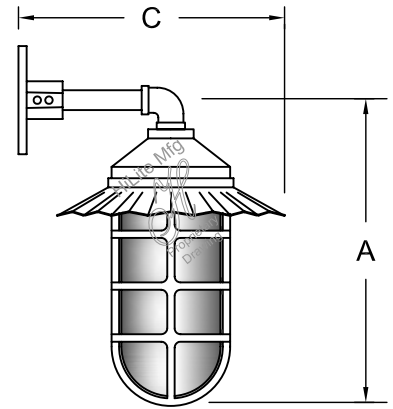

## Radial Vapor Jar Collection

Item Number	Height (A)	Width (B)	Projection (C)
H-CGU-RS-8-1B	12"	8"	10"
H-CGU-RS-9-1B	12"	9 1/2"	10 1/2"
H-LCGU-RS-10-1B	13"	10"	11"
H-LCGU-RS-12-1B	13"	12"	14"

For Wall  
Mount Only

Fixture No.	Fixture Color	Glass Color	Wattage/Lamp options	Ballast	Voltage
<b>H-CGU-RS-8-1B<sup>(1)</sup></b>	Standard	<b>CLR</b> (Clear)	Incandescent <sup>(1) (4)</sup> (Fixture is standard 100W or 200W. Do not specify.)	Ballast option not available for INC.	Incandescent (Fixture is standard 120V. Do not specify.)
<b>H-CGU-RS-9-1B<sup>(1)</sup></b>	<b>91</b> (Black) <b>93</b> (White)	<b>RIB</b> (Clear Ribbed)	CFL <sup>(1) (4)</sup> (Compact Fluorescent)	<b>RB</b> <sup>(3)</sup> (Remote)	CFL <b>M</b> (Multi 120/277V)
<b>H-LCGU-RS-10-1B<sup>(1)</sup></b>	<b>95</b> (Dk. Grn) <b>96</b> (Galv.)	<b>FR</b> (Frost)	<b>13/CFL</b> <b>18/CFL</b> <b>26/32/42/CFL</b> <b>26/CFL</b> <b>32/CFL</b> <b>42/CFL</b> <b>57/CFL</b>	<b>BCM</b> (Canopy Mount)	HID RB and BCM <b>M</b> (Multi 120/208/240/277V)
<b>H-LCGU-RS-12-1B<sup>(1)</sup></b>	<b>BR47</b> (Rust) <b>BK01, GN20.</b>	<b>RD</b> (Red)	<b>DMB</b> (Dimmable Ballast for CFL. Add to Part No.)	For specs see pages 341-343.	
	Upgraded Finishes <sup>(2)</sup> <b>29, 66, 82, 90, 92, 94, 97, 99, 100, 103, 104, 105, 110, 112, 113, 114, 115, 117, 118, 119, 120, 127, 128, 129, 133, 134, 135, 136, 98, 101, 102, 137, 138, 139, 140, 121, 122, 123, 124, 125, 126, 11, 01, 22, 25, 33, 77, 89, 24, 44, 48, 49.</b>	<b>BL</b> (Blue)	HID <sup>(1)</sup> (High Intensity Discharge)		
	For finish specs see pages 344-348.	<b>GRN</b> (Green)	MH <sup>(1) (4)</sup> (Metal Halide)		
		<b>AM</b> (Amber)	<b>35/MH</b> <b>50/MH</b> <b>70/MH</b> <b>100/MH</b> <b>150/MH</b> <b>175/MH</b>		
		<b>AMC</b> (Amber Crackle)	HPS <sup>(1) (4)</sup> (High Pressure Sodium)		
			<b>50/HPS</b> <b>70/HPS</b> <b>100/HPS</b> <b>150/HPS</b>		
			LED	LED	LED
			<b>20W</b> <b>30W</b>	See specifications for complete part number.	See specifications for complete part number.