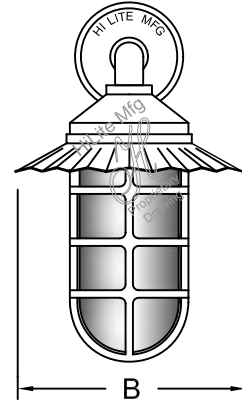

## Radial Vapor Jar Collection

Item Number	Height (A)	Width (B)	Projection (C)
H-CGU-RS-8-1B	12"	8"	10"
H-CGU-RS-9-1B	12"	9 1/2"	10 1/2"
H-LCGU-RS-10-1B	13"	10"	11"
H-LCGU-RS-12-1B	13"	12"	14"

For Wall  
Mount Only

Fixture No.	Fixture Color	Glass Color	Wattage/Lamp options	Ballast	Voltage
<b>H-CGU-RS-8-1B<sup>(1)</sup></b>	Standard	<b>CLR</b> (Clear)	Incandescent <sup>(1) (4)</sup> (Fixture is standard 100W or 200W. Do not specify.)	Ballast option not available for INC.	Incandescent (Fixture is standard 120V. Do not specify.)
<b>H-CGU-RS-9-1B<sup>(1)</sup></b>	<b>91</b> (Black) <b>93</b> (White)	<b>RIB</b> (Clear Ribbed)	CFL <sup>(1) (4)</sup> (Compact Fluorescent)	<b>RB</b> <sup>(3)</sup> (Remote)	CFL <b>M</b> (Multi 120/277V)
<b>H-LCGU-RS-10-1B<sup>(1)</sup></b>	<b>95</b> (Dk. Grn) <b>96</b> (Galv.)	<b>FR</b> (Frost)	<b>13/CFL</b> <b>18/CFL</b> <b>26/32/42/CFL</b> <b>26/CFL</b> <b>32/CFL</b> <b>42/CFL</b> <b>57/CFL</b>	<b>BCM</b> (Canopy Mount)	HID RB and BCM <b>M</b> (Multi 120/208/240/277V)
<b>H-LCGU-RS-12-1B<sup>(1)</sup></b>	<b>BR47</b> (Rust) <b>BK01, GN20.</b>	<b>RD</b> (Red)	<b>DMB</b> (Dimmable Ballast for CFL. Add to Part No.)	For specs see pages 341-343.	
	Upgraded Finishes <sup>(2)</sup> <b>29, 66, 82, 90, 92, 94, 97, 99, 100, 103, 104, 105, 110, 112, 113, 114, 115, 117, 118, 119, 120, 127, 128, 129, 133, 134, 135, 136, 98, 101, 102, 137, 138, 139, 140, 121, 122, 123, 124, 125, 126, 11, 01, 22, 25, 33, 77, 89, 24, 44, 48, 49.</b>	<b>BL</b> (Blue)	HID <sup>(1)</sup> (High Intensity Discharge)		
	For finish specs see pages 344-348.	<b>GRN</b> (Green)	MH <sup>(1) (4)</sup> (Metal Halide)		
		<b>AM</b> (Amber)	<b>35/MH</b> <b>50/MH</b> <b>70/MH</b> <b>100/MH</b> <b>150/MH</b> <b>175/MH</b>		
		<b>AMC</b> (Amber Crackle)	HPS <sup>(1) (4)</sup> (High Pressure Sodium)		
			<b>50/HPS</b> <b>70/HPS</b> <b>100/HPS</b> <b>150/HPS</b>		
			LED	LED	LED
			<b>20W</b> <b>30W</b>	See specifications for complete part number.	See specifications for complete part number.