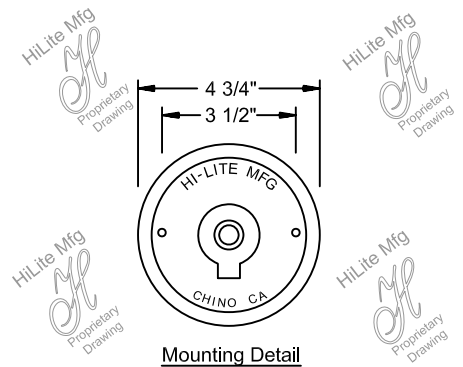

## Radial Vapor Jar Collection

Item Number	Height (A)	Width (B)	Projection (C)
H-CGU-RS-8-1B	12"	8"	10"
H-CGU-RS-9-1B	12"	9 1/2"	10 1/2"
H-LCGU-RS-10-1B	13"	10"	11"
H-LCGU-RS-12-1B	13"	12"	14"

For Wall  
Mount Only

Fixture No.	Fixture Color	Glass Color	Wattage/Lamp options	Ballast	Voltage
<b>H-CGU-RS-8-1B<sup>(1)</sup></b>	Standard	<b>CLR</b> (Clear)	Incandescent <sup>(1) (4)</sup> (Fixture is standard 100W or 200W. Do not specify.)	Ballast option not available for INC.	Incandescent (Fixture is standard 120V. Do not specify.)
<b>H-CGU-RS-9-1B<sup>(1)</sup></b>	<b>91</b> (Black) <b>93</b> (White)	<b>RIB</b> (Clear Ribbed)	CFL <sup>(1) (4)</sup> (Compact Fluorescent)	<b>RB</b> <sup>(3)</sup> (Remote)	CFL <b>M</b> (Multi 120/277V)
<b>H-LCGU-RS-10-1B<sup>(1)</sup></b>	<b>95</b> (Dk. Grn) <b>96</b> (Galv.)	<b>FR</b> (Frost)	<b>13/CFL</b> <b>18/CFL</b> <b>26/32/42/CFL</b> <b>26/CFL</b> <b>32/CFL</b> <b>42/CFL</b> <b>57/CFL</b>	<b>BCM</b> (Canopy Mount)	HID RB and BCM <b>M</b> (Multi 120/208/240/277V)
<b>H-LCGU-RS-12-1B<sup>(1)</sup></b>	<b>BR47</b> (Rust) <b>BK01, GN20.</b>	<b>RD</b> (Red)	<b>DMB</b> (Dimmable Ballast for CFL. Add to Part No.)	For specs see pages 341-343.	
	Upgraded Finishes <sup>(2)</sup> <b>29, 66, 82, 90, 92, 94, 97, 99, 100, 103, 104, 105, 110, 112, 113, 114, 115, 117, 118, 119, 120, 127, 128, 129, 133, 134, 135, 136, 98, 101, 102, 137, 138, 139, 140, 121, 122, 123, 124, 125, 126, 11, 01, 22, 25, 33, 77, 89, 24, 44, 48, 49.</b>	<b>BL</b> (Blue)	HID <sup>(1)</sup> (High Intensity Discharge)		
	For finish specs see pages 344-348.	<b>GRN</b> (Green)	MH <sup>(1) (4)</sup> (Metal Halide)		
		<b>AM</b> (Amber)	<b>35/MH</b> <b>50/MH</b> <b>70/MH</b> <b>100/MH</b> <b>150/MH</b> <b>175/MH</b>		
		<b>AMC</b> (Amber Crackle)	HPS <sup>(1) (4)</sup> (High Pressure Sodium)		
			<b>50/HPS</b> <b>70/HPS</b> <b>100/HPS</b> <b>150/HPS</b>		
			LED	LED	LED
			<b>20W</b> <b>30W</b>	See specifications for complete part number.	See specifications for complete part number.