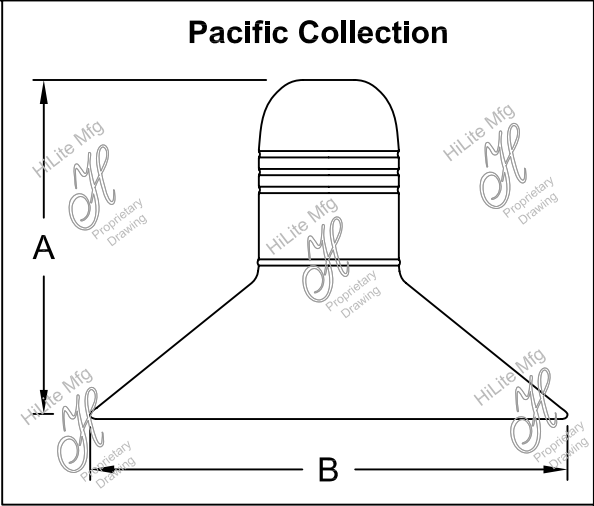

Fixture No.	Fixture Color	Mounting	Mounting Color	Optional Accessories	Accessory Color	Wattage/Lamp options	Ballast	Voltage
H-13115 H-13120	Standard (1) 91 (Black) 93 (White) 95 (Dk. Grn) 96 (Galv.) BR47 (Rust) BK01, GN20. Upgraded Finishes. 29, 66, 82, 90, 92, 94, 97, 99, 100, 103, 104, 105, 110, 112, 113, 114, 115, 117, 118, 119, 120, 127, 128, 129, 133, 134, 135, 136, 98, 92, 94, 97, 99, 100, 103, 104, 105, 110, 112, 113, 114, 115, 117, 118, 119, 120, 127, 128, 129, 133, 134, 135, 136, 98, 101, 102, 137, 138, 139, 140, 121, 122, 123, 124, 125, 126, 11, 01, 22, 25, 33, 77, 89, 24, 44, 48, 49, 15, 16. For finish specs see pages 344-348.	Mounting Options 1/2" 3/4" Cord Options(2) CB8 (8' Blk Cord) CW8 (8' Wht Cord) CG8 (8' Gray Mesh Cord) Custom Cord Options(2) CB (Black) CW (White) CG (Gray Mesh) Specify length. Stem Options (Stem 1/2") ST Specify length and canopy. HSC (Canopy) SMC (Canopy) Flush Mount Options FHSC FSMC Arm Options B-1 HL-K HL-A HL-U HL-H P-1 HL-C P-3 HL-D For all arms and specs see pages 321-344.	Standard 91 (Black) 93 (White) 95 (Dk. Grn) 96 (Galv.) BR47 (Rust) For all finishes see pages 344-348.	CGU (Cast guard & glass) LCGU (Large cast guard & glass) WGU (Wire guard & glass) LWGU (Large wire guard & glass) ARN (Acorn globe) LARN (Large acorn globe) WGR (Wire guard) SK (Swivel knuckle) FX (Flexible tubing for cord mounted fixture only) For specs and glass color see pages 321-344.	Standard 91 (Black) 93 (White) 95 (Dk. Grn) 96 (Galv.) BR47 (Rust) For all finishes see pages 344-348.	Incandescent (6) (Fixture is standard 200W. Do not specify.) CFL (3) (6) (Compact Fluorescent) 13/CFL 18/CFL 26/32/42/CFL 26/CFL 32/CFL 42/CFL 57/CFL DMB (Dimmable Ballast for CFL. Add to Part No.) HID (3) (High Intensity Discharge) MH (3) (6) (Metal Halide) 35/MH 50/MH 70/MH 100/MH 150/MH 175/MH HPS (3) (6) (High Pressure Sodium) 50/HPS 70/HPS 100/HPS 150/HPS LED 20W 30W	Ballast option not available for INC. RB (4) (Remote) BCM (Canopy Mount) PLB (5) (Postline) OBB (Onboard) OBB (Fluorescent Ballast for CFL. Options 13W-57W) For specs see pages 341-343. LED See specifications for complete part number.	Incandescent (Fixture is standard 120V. Do not specify.) CFL M (Multi 120/277V) HID RB and BCM M (Multi 120/208/240/277V) PLB 1 (120V) 2 (277V) LED See specifications for complete part number.