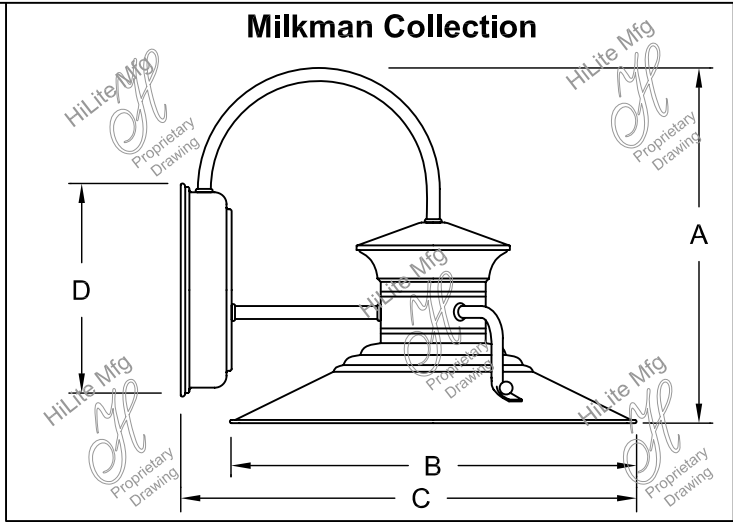

HI-LITE MFG. CO., INC.

13450 Monte Vista Avenue
Chino, California 91710
Telephone: (909) 465-1999
Fax: (909) 465-0907

Job Name: _____
Type: _____
Quantity: _____

For Wall
Mount Only

Item Number	Height (A)	Width (B)	Projection (C)	Diameter of Canopy (D)
H-4111-B	11"	12"	13 3/4"	6 1/4"
H-4314-B	12 3/4"	14"	15"	6 1/4"
H-4316-B	14"	16"	18"	6 1/4"

Fixture No.	Fixture Color	Optional Accessories	Accessory Color	Wattage/Lamp options	Ballast	Voltage
H-4111-B (1)	Standard (2) 91 (Black)	CGU (Cast guard & glass)	Standard 91 (Black)	Incandescent (5) (Fixture is standard 100W or 200W. Do not specify.)	Ballast option not available for INC.	Incandescent (Fixture is standard 120V. Do not specify.)
H-4314-B (1)	93 (White)	LCGU (Large cast guard & glass)	93 (White)	CFL (3) (5) (Compact Fluorescent)	RB (4) (Remote)	CFL M (Multi 120/277V)
H-4316-B (1)	95 (Dk. Grn) 96 (Galv.) BR47 (Rust) BR01, GN20.	WGU (Wire guard & glass)	95 (Dk. Grn) 96 (Galv.) BR47 (Rust)	13/CFL 18/CFL 26/32/42/CFL 26/CFL 32/CFL 42/CFL 57/CFL	OBB (Onboard)	HID RB and BCM M (Multi 120/208/240/277V)
	Upgraded Finishes 29, 66, 82, 90, 92, 94, 97, 99, 100, 103, 104, 105, 110, 112, 113, 114, 115, 117, 118, 119, 120, 127, 128, 129, 133, 134, 135, 136, 138, 139, 140, 01, 11, 22, 25, 33, 77, 89, 24, 44, 48, 49.	LWGU (Large wire guard & glass)	For all finishes see pages 344-348.	DMB (Dimmable Ballast for CFL. Add to Part No.)	For specs see pages 341-343.	
	For finish specs see pages 344-348.	ARN (Acorn globe)		HID (3) (High Intensity Discharge)		
		WGR (Wire guard)		MH (3) (5) (Metal Halide)		
		For specs and glass color see pages 321-344.		35/MH 50/MH 70/MH 100/MH 150/MH 175/MH		
				HPS (3) (5) (High Pressure Sodium)		
				50/HPS 70/HPS 100/HPS 150/HPS		
				LED 20W 30W	LED See specifications for complete part number.	LED See specifications for complete part number.