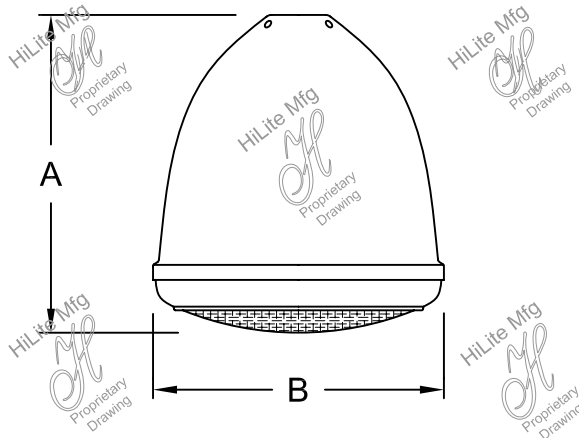

# HI-LITE MFG. CO., INC.

13450 Monte Vista Avenue  
 Chino, California 91710  
 Telephone: (909) 465-1999  
 Toll Free: (800) 465-0211  
 Fax: (909) 465-0907  
 www.hilitemfg.com

Item Number	Height (A)	Width (B)
H-7230	10 1/2"	9 3/4"

## MC Headlight Collection

Fixture No.	Fixture Color	Lens Color	Mounting	Mounting Color	Wattage/Lamp options	Ballast	Voltage
H-7230	Standard (1) 91 (Black) 93 (White) 95 (Dk. Grn) 96 (Galv.) BR47 (Rust) BK01, GN20.  Upgraded (1) Finishes. 29, 66, 82, 92, 97, 100, 103, 104, 105, 112, 113, 114, 117, 118, 119, 127, 128, 133, 134, 135, 136, 98, 101, 102, 137, 139, 140, 121, 122, 123, 124, 11, 01, 22, 25, 33, 77, 89, 24, 44, 48, 49, 15, 16.  For finish specs see pages 344-348.	<b>RIB</b> (Clear Ribbed)  <b>FR</b> (Frost)  <b>RD</b> (Red)  <b>BL</b> (Blue)  <b>GRN</b> (Green)  <b>AM</b> (Amber)	Cord Options <sup>(2)</sup> <b>CB8</b> (8' Blk Cord) <b>CW8</b> (8' Wht Cord) <b>CG8</b> (8' Gray Mesh Cord)  Custom Cord Options <sup>(2)</sup> <b>CB</b> (Black) <b>CW</b> (White) <b>CG</b> (Gray Mesh) Specify length.  Stem Options (Stem 1/2") <b>ST</b> Specify length and canopy. <b>HSC</b> (Canopy) <b>SMC</b> (Canopy)  Flush Mount Options <b>FHSC</b> <b>FSMC</b>  For specs see pages 321-344.	Standard <b>91</b> (Black) <b>93</b> (White) <b>95</b> (Dk. Grn) <b>96</b> (Galv.) <b>BR47</b> (Rust)  For all finishes see pages 344-348.	Incandescent (3) (Fixture is standard 100W. Do not specify)  CFL (3) (Compact Fluorescent) <b>13/CFL</b> <b>18/CFL</b> <b>26/32/42/CFL</b> <b>26/CFL</b> <b>32/CFL</b> <b>42/CFL</b>  <b>DMB</b> (Dimmable Ballast for CFL. Add to Part No.)	Ballast option not available for INC.  <b>BCM</b> (Canopy Mount)  For specs see pages 341-343.	Incandescent (Fixture is standard 120V. Do not specify.)  CFL <b>M</b> (Multi 120/277V)