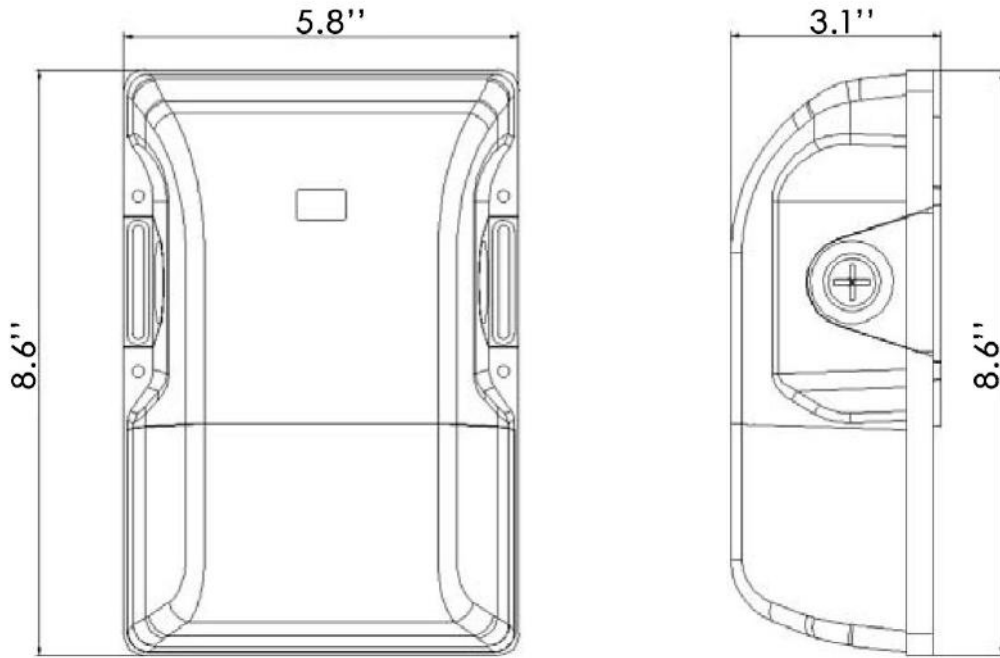

Warehouse-Lighting.com
Phone: 888-454-4480
info@warehouse-lighting.com

DIMENSIONS

PHOTOMETRICS

Illuminance at a Distance

	Center Beam fc	Beam Width	
17.0ft	3.54 fc	38.2 ft	34.5 ft
34.0ft	0.89 fc	76.4 ft	69.1 ft
51.0ft	0.39 fc	114.6 ft	103.6 ft
68.0ft	0.22 fc	152.8 ft	138.1 ft
85.0ft	0.14 fc	190.9 ft	172.6 ft
102.0ft	0.10 fc	229.1 ft	207.2 ft