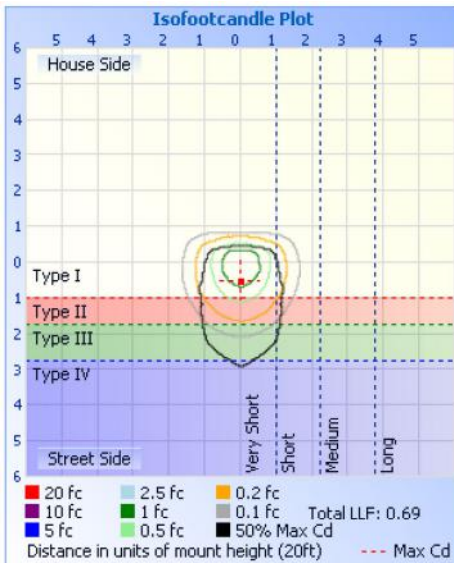

Warehouse-Lighting.com
Phone: 888-454-4480
info@warehouse-lighting.com

DIMENSIONS

PHOTOMETRICS

Illuminance at a Distance

	Center Beam fc	Beam Width	
17.0ft	3.54 fc	38.2 ft	34.5 ft
34.0ft	0.89 fc	76.4 ft	69.1 ft
51.0ft	0.39 fc	114.6 ft	103.6 ft
68.0ft	0.22 fc	152.8 ft	138.1 ft
85.0ft	0.14 fc	190.9 ft	172.6 ft
102.0ft	0.10 fc	229.1 ft	207.2 ft