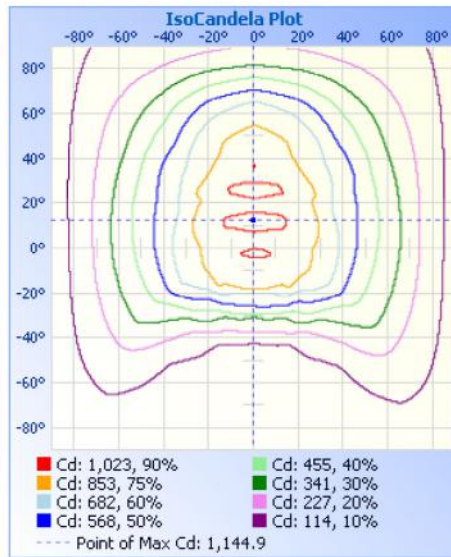

Warehouse-Lighting.com
Phone: 888-454-4480
info@warehouse-lighting.com

DIMENSIONS

PHOTOMETRICS

Illuminance at a Distance

	Center Beam fc	Beam Width	
17.0ft	3.54 fc	38.2 ft	34.5 ft
34.0ft	0.89 fc	76.4 ft	69.1 ft
51.0ft	0.39 fc	114.6 ft	103.6 ft
68.0ft	0.22 fc	152.8 ft	138.1 ft
85.0ft	0.14 fc	190.9 ft	172.6 ft
102.0ft	0.10 fc	229.1 ft	207.2 ft