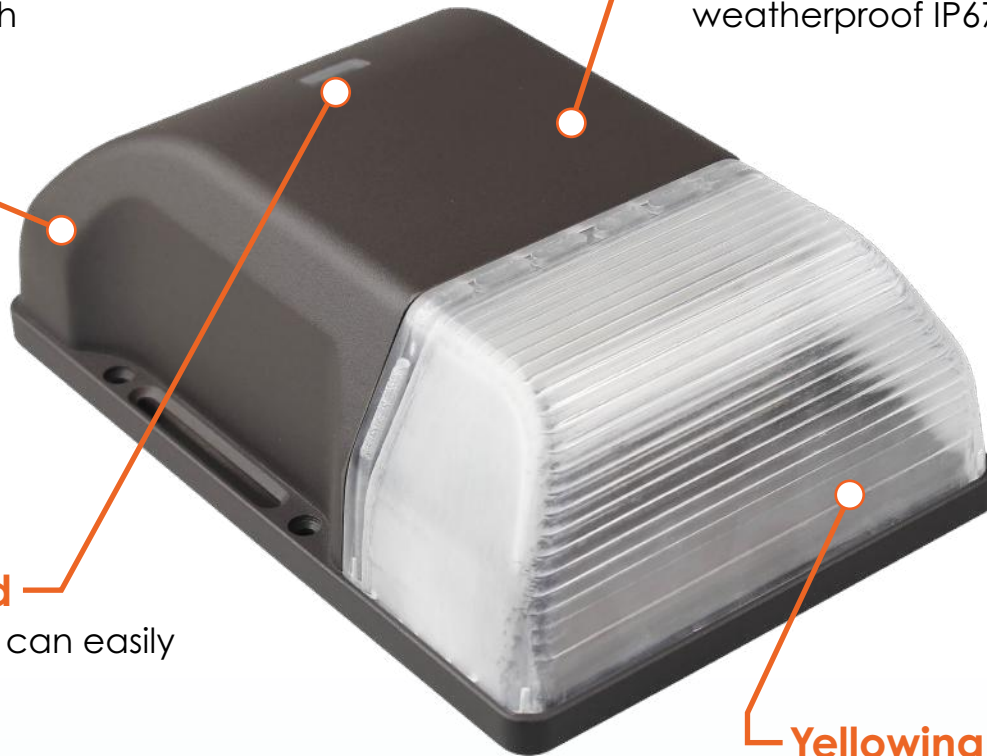

FEATURES

Selectable Color Temp.

30K/40K/50K color variations available, with the ease of flipping a switch

Aluminum Housing

Die cast aluminum housing, anti-corrosion priming, and weatherproof IP67-rated

Photocell Included

Pre-installed photocell can easily be disconnected

Yellowing Free Lens

Our frosted polycarbonat lens will not yellow over time

Lighting Supplier Since 2003

WAREHOUSE-LIGHTING.COM

Warehouse-Lighting.com
2750 South 163rd St
New Berlin, WI 53151

Warehouse-Lighting.com
Phone: 888-454-4480
info@warehouse-lighting.com