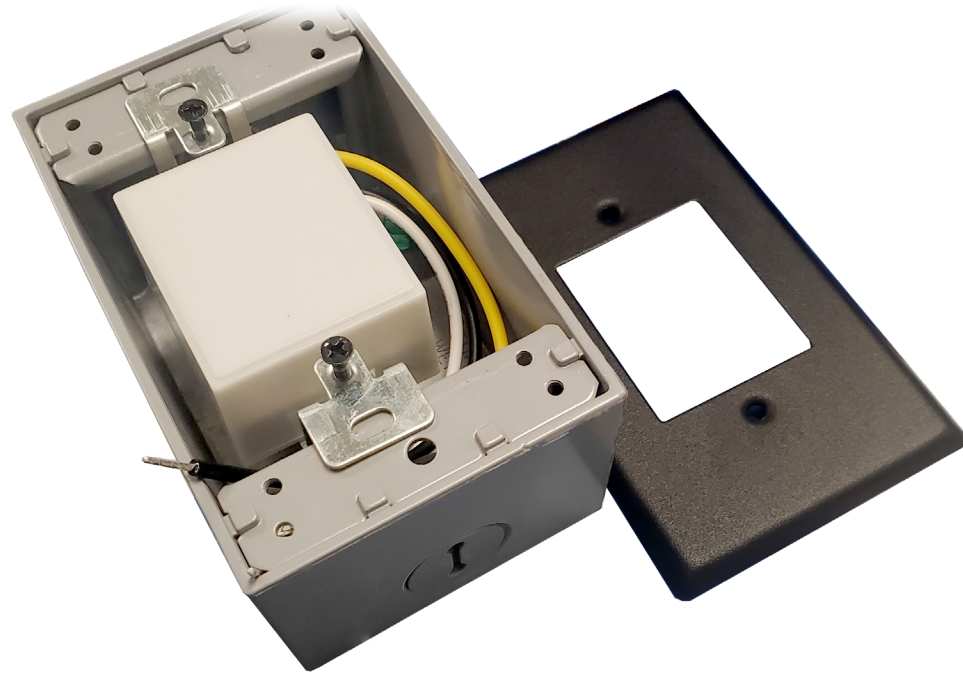

Applications:

- Stairway Lighting
- Outdoor Lighting
- Walking Path Lighting

Product Information:

- Available in white, bronze, or black finish
- 3 faceplates included in the box: horizontal angled louvre, vertical angled louvre, and flat frosted lens
- Rated for indoor and outdoor use (IP67)

Width: 2 - 2^{3/4}"

Height: 4 - 4^{1/2}"

Depth: 2 - 2^{5/8}"

Copper-Free Aluminium

Die cast copper-free aluminium with a grey finish. Ground screw, lugs and two closure pins included and installed.

Retail Shelf Packaging

Individually shrink-wrapped with barcode.

Model #	Outlet Holes	Hole Size	Cu. Inch	Std. Pkg.
1DB50-3	3	1/2"	23.8	12
1DB50-4	4	1/2"	23.8	12
1DB50-5X	5	1/2"	23.8	12
1DB75-3	3	3/4"	23.8	12
1DB75-4	4	3/4"	23.8	12
1DB75-7X	5	3/4"	23.8	12
1DB100-3	3	1"	23.8	12
1DB100-5X	5	1"	23.8	12