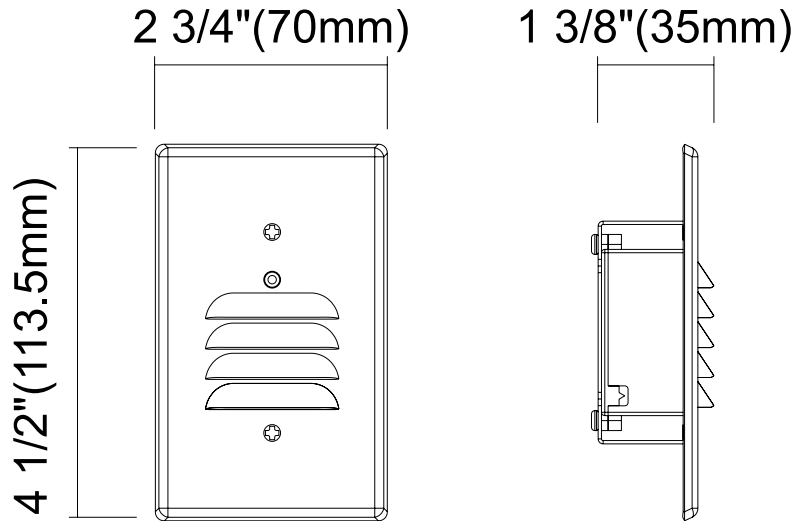

Applications:

- Stairway Lighting
- Outdoor Lighting
- Walking Path Lighting

Product Information:

- Available in white, bronze, or black finish
- 3 faceplates included in the box: horizontal angled louvre, vertical angled louvre, and flat frosted lens
- Rated for indoor and outdoor use (IP67)

Specs and model numbers are subject to change with or without notice

FACEPLATES

White

Black

Bronze

FEATURES

DIMENSIONS

J-BOX FEATURES

Width: 2 - 2^{3/4}"

Height: 4 - 4^{1/2}"

Depth: 2 - 2^{5/8}"

Copper-Free Aluminium

Die cast copper-free aluminium with a grey finish. Ground screw, lugs and two closure pins included and installed.

Retail Shelf Packaging

Individually shrink-wrapped with barcode.

Model #	Outlet Holes	Hole Size	Cu. Inch	Std. Pkg.
1DB50-3	3	1/2"	23.8	12
1DB50-4	4	1/2"	23.8	12
1DB50-5X	5	1/2"	23.8	12
1DB75-3	3	3/4"	23.8	12
1DB75-4	4	3/4"	23.8	12
1DB75-7X	5	3/4"	23.8	12
1DB100-3	3	1"	23.8	12
1DB100-5X	5	1"	23.8	12