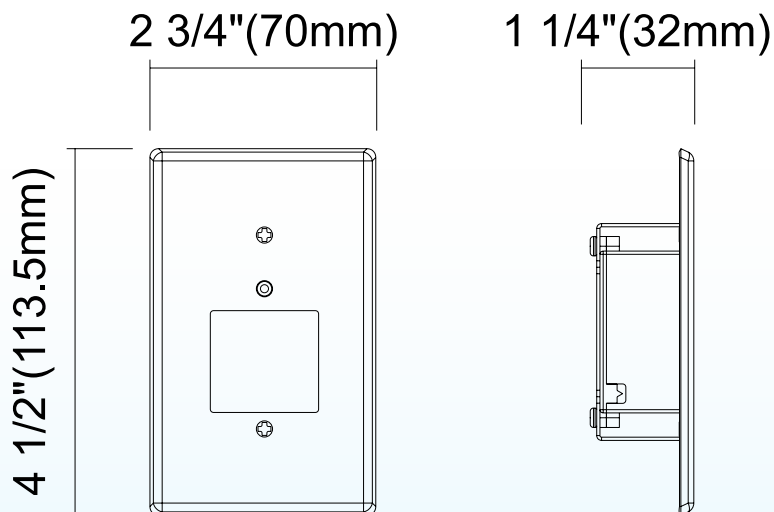

Specs and model numbers are subject to change with or without notice

FACEPLATES

White

Black

Bronze

FEATURES

DIMENSIONS

J-BOX FEATURES

Width: 2 - 2^{3/4}"

Height: 4 - 4^{1/2}"

Depth: 2 - 2^{5/8}"

Copper-Free Aluminium

Die cast copper-free aluminium with a grey finish. Ground screw, lugs and two closure pins included and installed.

Retail Shelf Packaging

Individually shrink-wrapped with barcode.

Model #	Outlet Holes	Hole Size	Cu. Inch	Std. Pkg.
1DB50-3	3	1/2"	23.8	12
1DB50-4	4	1/2"	23.8	12
1DB50-5X	5	1/2"	23.8	12
1DB75-3	3	3/4"	23.8	12
1DB75-4	4	3/4"	23.8	12
1DB75-7X	5	3/4"	23.8	12
1DB100-3	3	1"	23.8	12
1DB100-5X	5	1"	23.8	12