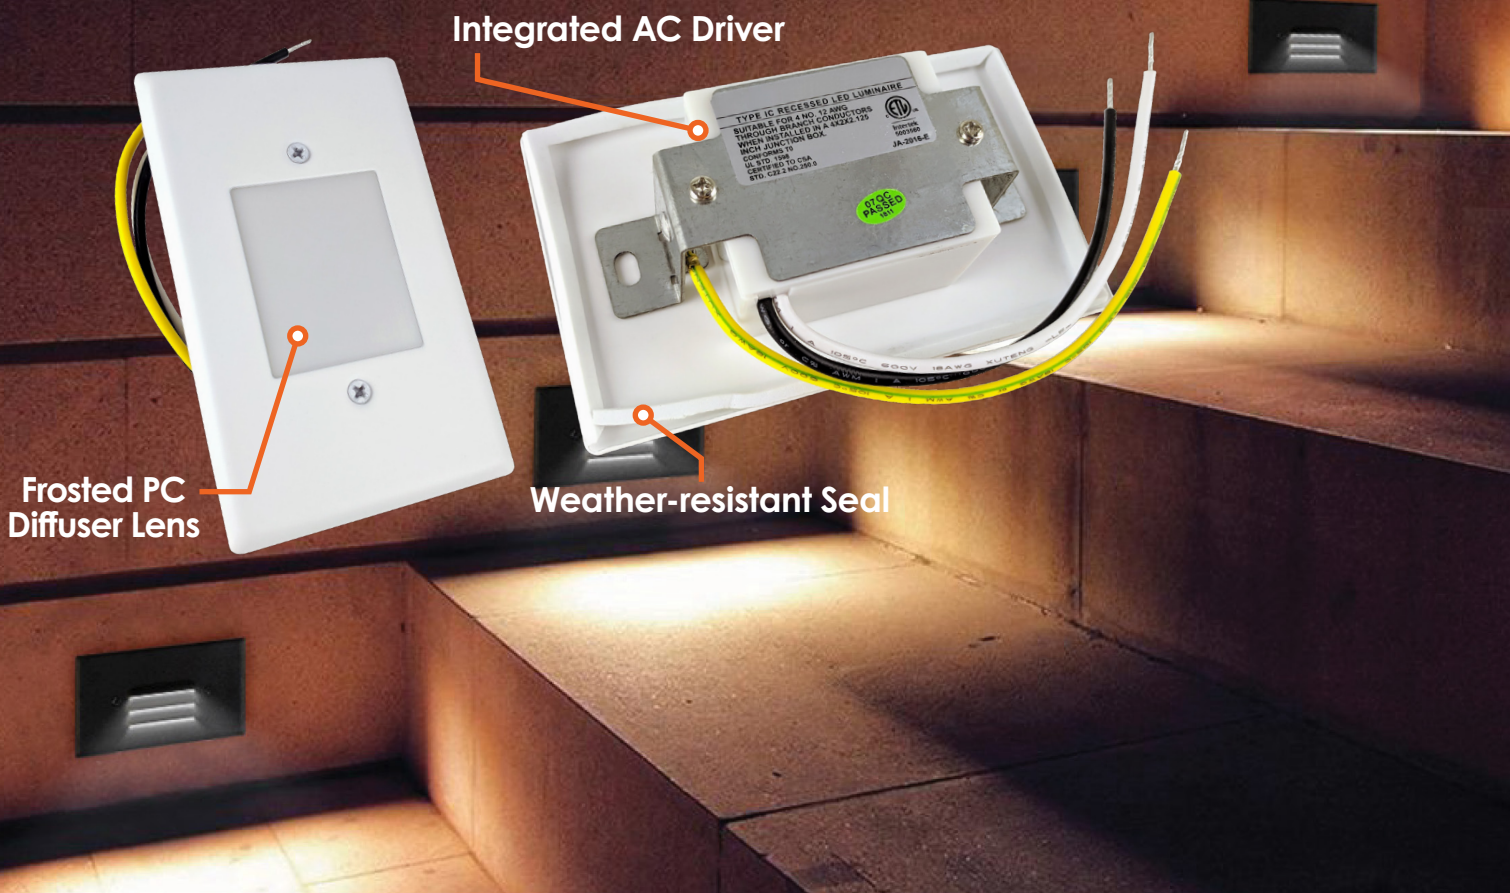

Applications:

- Stairway Lighting
- Outdoor Lighting
- Walking Path Lighting

Product Information:

- Available in white, bronze, or black finish
- 3 faceplates included in the box: horizontal angled louvre, vertical angled louvre, and flat frosted lens
- Rated for indoor and outdoor use (IP67)

Specs and model numbers are subject to change with or without notice

FACEPLATES

White

Black

Bronze

FEATURES

DIMENSIONS

J-BOX FEATURES

Width: 2 - 2^{3/4}"

Height: 4 - 4^{1/2}"

Depth: 2 - 2^{5/8}"

Copper-Free Aluminium

Die cast copper-free aluminium with a grey finish. Ground screw, lugs and two closure pins included and installed.

Retail Shelf Packaging