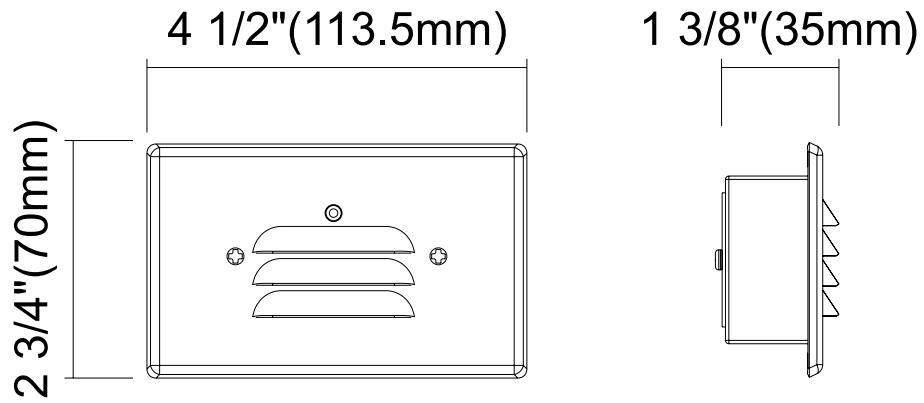

Specs and model numbers are subject to change with or without notice

FACEPLATES

White

Black

Bronze

FEATURES

DIMENSIONS

J-BOX FEATURES

Width: 2 - 2^{3/4}"

Height: 4 - 4^{1/2}"

Depth: 2 - 2^{5/8}"

Copper-Free Aluminium

Die cast copper-free aluminium with a grey finish. Ground screw, lugs and two closure pins included and installed.

Retail Shelf Packaging

Individually shrink-wrapped with barcode.

Model #	Outlet Holes	Hole Size	Cu. Inch	Std. Pkg.
1DB50-3	3	1/2"	23.8	12
1DB50-4	4	1/2"	23.8	12
1DB50-5X	5	1/2"	23.8	12
1DB75-3	3	3/4"	23.8	12
1DB75-4	4	3/4"	23.8	12
1DB75-7X	5	3/4"	23.8	12
1DB100-3	3	1"	23.8	12
1DB100-5X	5	1"	23.8	12