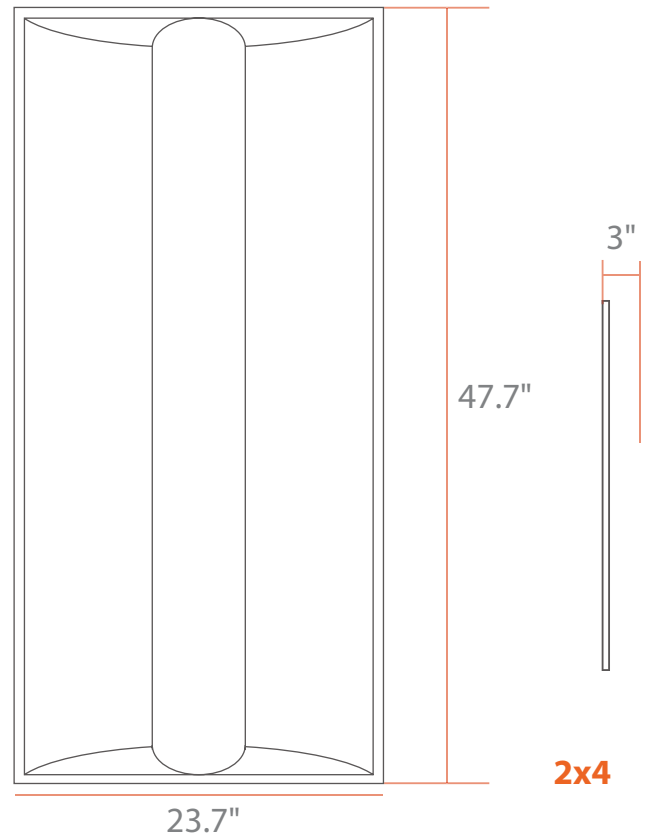

DIMENSIONS

FEATURES

EnVision's unique U-shaped troffer heatsink offers increased surface area and thus superior cooling capacity when compared to a typical flat heatsink.

U-Shaped Heatsink