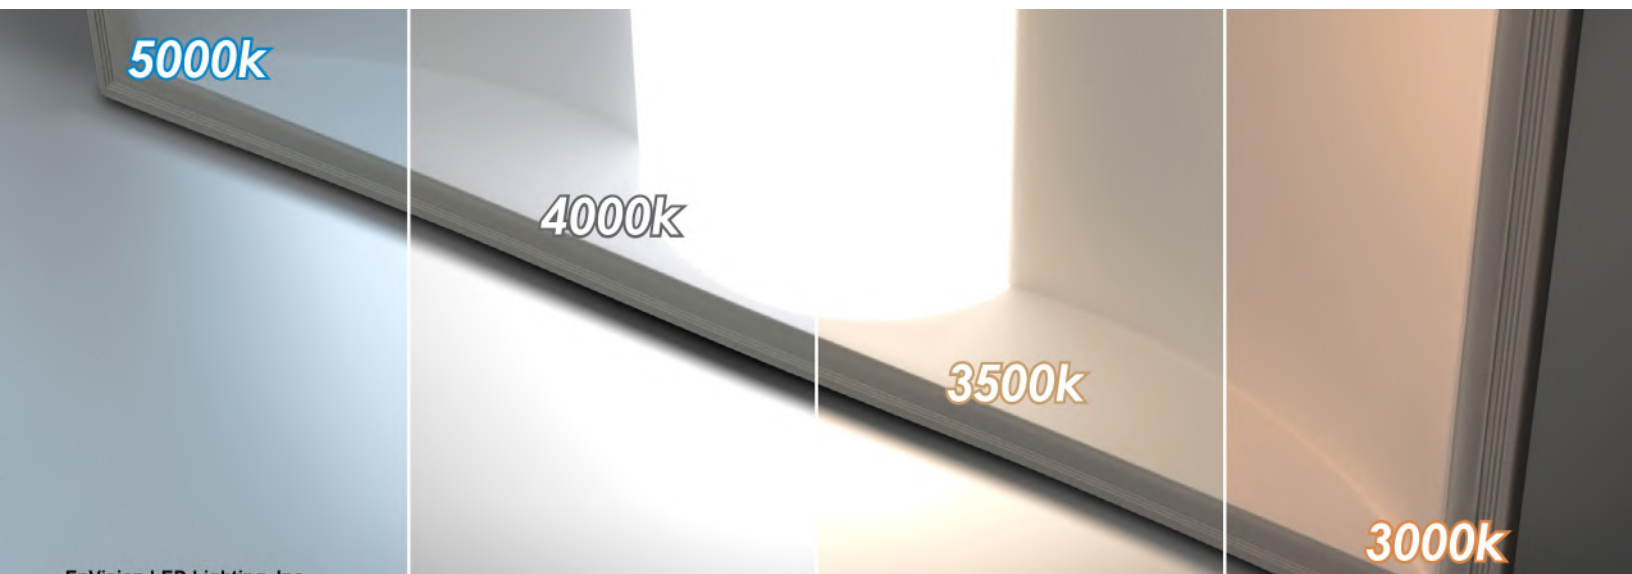

Flange Drywall Kit

5000k

4000k

3500k

3000k