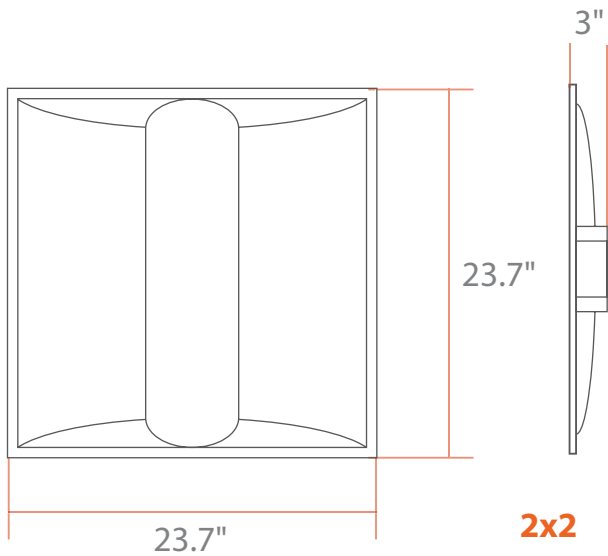

DIMENSIONS

FEATURES

EnVision's unique U-shaped troffer heatsink offers increased surface area and thus superior cooling capacity when compared to a typical flat heatsink.

U-Shaped Heatsink