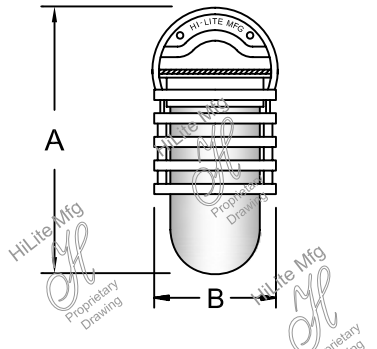

Layered Vapor Jar Collection

**H-FGU-HB
H-LFGU-HB**