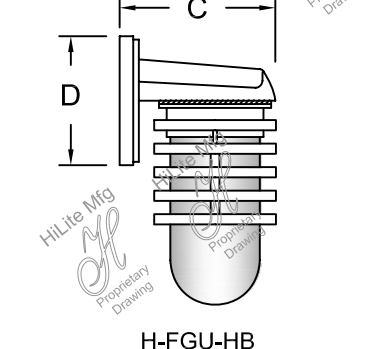

Layered Vapor Jar Collection

**H-FGU-HB
H-LFGU-HB**