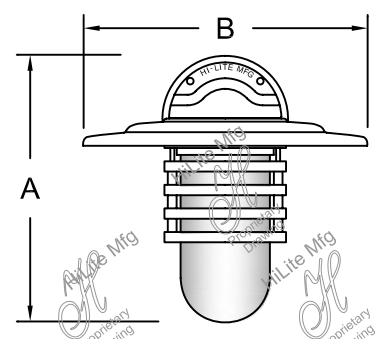

Layered Vapor Jar Collection

**H-FGU-HB
H-LFGU-HB**