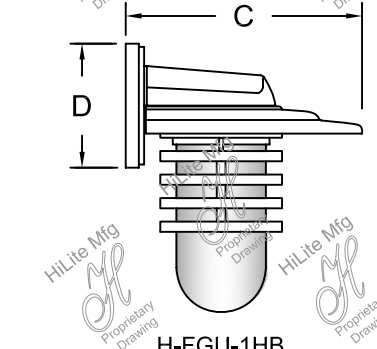

Layered Vapor Jar Collection

**H-FGU-HB
H-LFGU-HB**