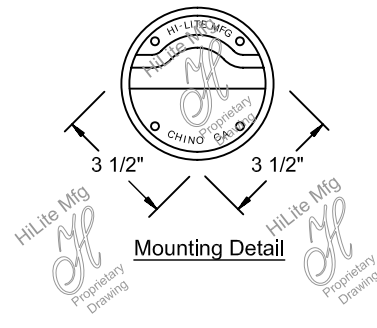

Suitable for wet location.