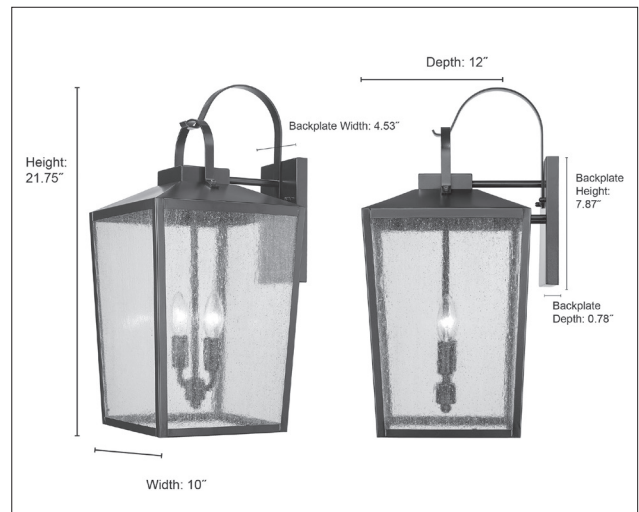

Millennium Lighting
105 Declaration Drive
McDonough, GA 30253
www.millenniumlighting.com