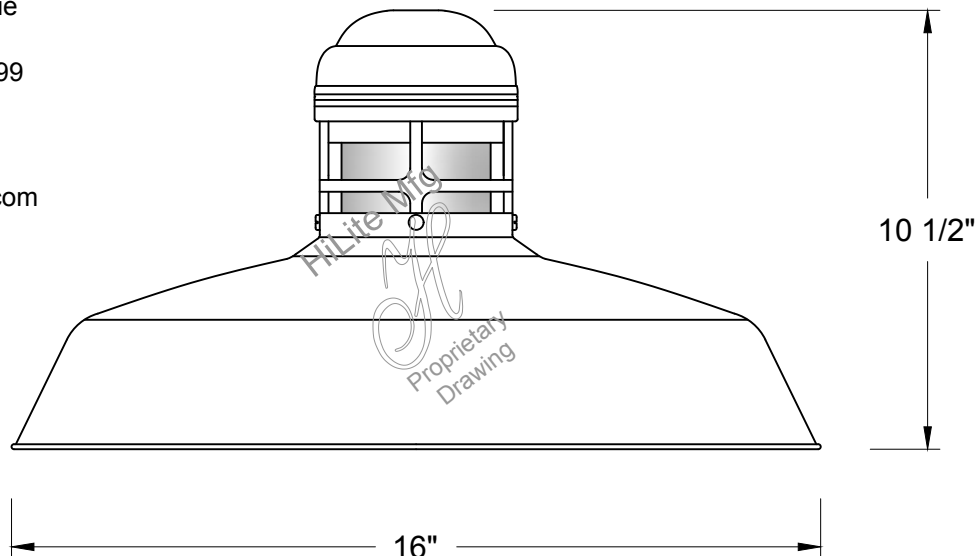

**HI-LITE MFG.
CO., INC**

13450 Monte Vista Avenue
Chino, California 91710
Telephone: (909) 465-1999
Toll Free: (800) 465-0211
Fax: (909) 465-0907
web: www.hilitemfg.com
e-mail: sales@hilitemfg.com

H-15416

Cast Guard Warehouse Shade Collection

Job Name:

Type:

Quantity:

FINISH -Multi-stage pretreatment procedure using materials of polyester/polished powder coat, baking enamel liquid, raw metals, and galvanized finishes.

Standard Finishes are: 91(Black), 93(White), 95(Dark Green), 96(Galvanized), BR47(Powder Coat Rust), BK01(Black Texture), GN20(Powder Coat Patina).

Upgraded Finishes are: 29, 66, 82, 90, 92, 94, 97, 99, 100, 103, 104, 105, 110, 112, 113, 114, 115, 117, 118, 119, 120, 127, 128, 129, 133, 134, 135, 136, 98, 101, 102, 137, 138, 139, 140, 121, 122, 123, 124, 125, 126, 11, 01, 22, 25, 33, 77, 89, 24, 44, 48, 49.

(Custom finishes available).

For interior finish of fixture refer to color chart on pages 344-348.

MOUNTING - Cord, Stem, Arm, and Flush mounting available.

ACCESSORIES - SK(Swivel Knuckle) and FX(Flexible tubing for cord mounted fixture only) available.

REFLECTOR - Heavy duty, spun shade, aluminum 6061-0 and/or 1100-0, galvanized 22 gauge, steel 20/22 gauge, copper 032/040 and brass 032/040 construction. Dependant on finish.

SOCKETS/LAMPS - Available in:

Incandescent

- rated 100 watt max/120 volt, medium base.

Compact Fluorescent(CFL)

- rated 13/18/26/32 watt max/120/277 volt, GX24Q base.

Metal Halide(MH)

- rated 35/50/70/100 watt max/120/208/240/277 volt, medium base, 4KV socket.

High Pressure Sodium(HPS)

- rated 50/70/100 watt max/120/277 volt, medium base.

Light-Emitted Diode(LED)

-See LED specification sheet.

LENS OPTION - CLR(Clear), RIB(Clear Ribbed), FR(Frost), RD(Red), BL(Blue), GRN(Green), AM(Amber) and AMC(Amber Crackle) available.

MADE IN THE U.S.A.

Suitable for wet location.
(Except when cord mounted)