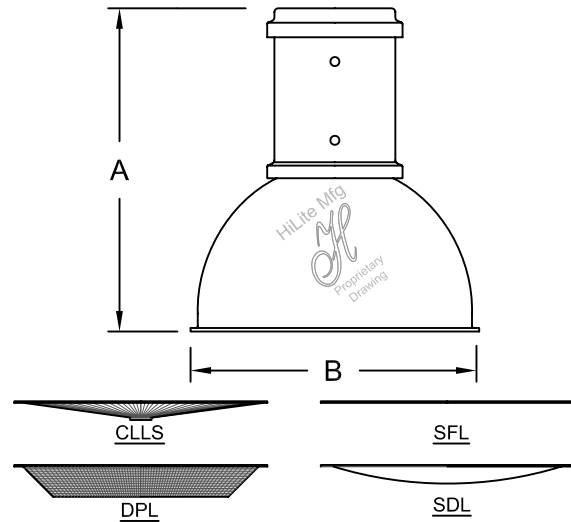

Galileo Collection

Item Number	Height (A)	Width (B)
H-30132	14"	12"
H-30136	19"	16"

Fixture No.	Fixture Color	Mounting	Mounting Color	Optional Accessories	Accessory Color	Wattage/Lamp options	Ballast	Voltage
H-30132 H-30136	Standard (1) 91 (Black) 93 (White) 95 (Dk. Grn) 96 (Galv.) BR47 (Rust) BK01, GN20 . Upgraded (1) Finishes 29, 66, 82, 92, 97, 100, 103, 104, 105, 112, 113, 114, 117, 118, 119, 127, 128, 133, 134, 135, 136, 98, 101, 102, 137, 139, 140, 121, 122, 123, 124, 11. For finish specs see pages 344-348.	Cord Options (2) CB8 (8' Blk Cord) CW8 (8' Wht Cord) CG8 (8' Gray Mesh Cord) Custom Cord Options (2) CB (Black) CW (White) CG (Gray Mesh) Specify length. Stem Options (Stem 1/2") ST Specify length and canopy. HSC (Canopy) SMC (Canopy) Flush Mount Options FHSC FSMC For all arms and specs see pages 321-344.	Standard 91 (Black) 93 (White) 95 (Dk. Grn) 96 (Galv.) BR47 (Rust) For all finishes see pages 344-348.	CLLS (3) (Conical Lens) SDL (3) (Smooth Domed Lens) SFL (3) (Smooth Flat Lens) DPL (3) (Drop Lens) FX (Flexible tubing for cord mounted fixtures only) For specs see pages 321-344.	RIB (Clear Ribbed) CLR (Clear) FR (Frost) CLR (Clear) FR (Frost) RIB (Clear Ribbed) Standard 91 (Black) 93 (White) 95 (Dk. Grn) 96 (Galv.) BR47 (Rust) For all finishes see pages 344-348.	Incandescent (5) (Fixture is standard 200W. Do not specify.) CFL (5) (Compact Fluorescent) 13/CFL 18/CFL 26/32/42/CFL 26/CFL 32/CFL 42/CFL 57/CFL DMB (Dimmable Ballast for CFL. Add to Part No.) HID (High Intensity Discharge) MH (5) (Metal Halide) 35/MH 50/MH 70/MH 100/MH 150/MH 175/MH HPS (5) (High Pressure Sodium) 50/HPS 70/HPS 100/HPS 150/HPS LED See LED specification sheet.	Ballast option not available for INC. RB (4) (Remote) BCM (Canopy Mount) OBB (Onboard Ballast) OBB (Fluorescent Options 13W-57W) OBB (HID Options 35W-100W) For specs see pages 341-343. LED See specifications for complete part number.	Incandescent (Fixture is standard 120V. Do not specify.) CFL M (Multi 120/277V) HID RB and BCM M (Multi 120/208/ 240/277V) LED See specifications for complete part number.