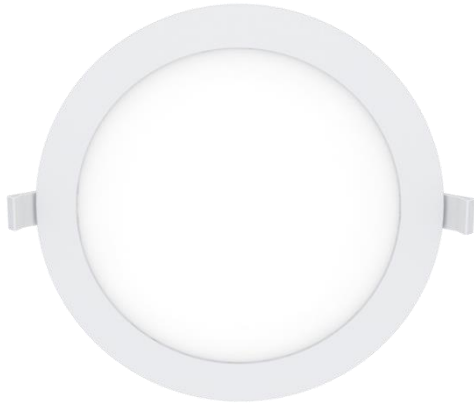

## LED Round Wafer Down Light

The WareLight downlight is available in 4 inch and 6 inch diameters. The 4 inch is 9W (570 lumen) and the 6 inch is 12W (800 lumen). It has a 155° beam angle and is rated for a 50000 hour life.

The downlight is Triac 120V line dimmable.

This color temperature selectable (CCT: 2700K / 3000K / 3500K / 4000K / 5000K) fixture replaces legacy incandescent, CFL or HID bulbs.

SKU	Diameter	Wattage	Lumen	Voltage	CRI	Beam Angle
WL-WDL4-5CT-9W-120V	4"	9	650	120	80	155°
WL-WDL6-5CT-12W-120V	6"	12	800			