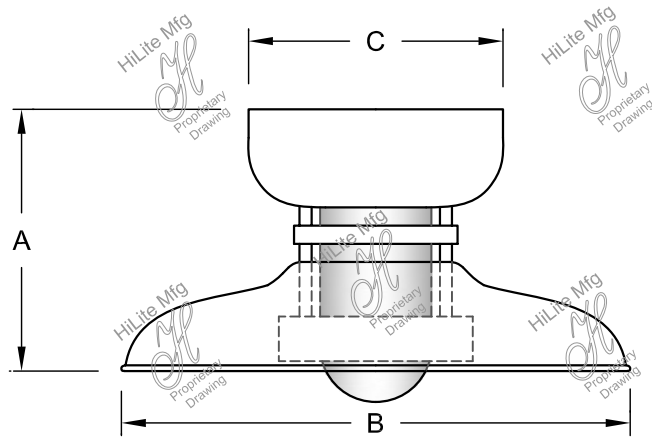

Job Name: _____
 Type: _____
 Quantity: _____

**HI-LITE MFG.
 CO., INC.**

13450 Monte Vista Avenue
 Chino, California 91710
 Telephone: (909) 465-1999
 Fax: (909) 465-0907

Fixture No.	Height (A)	Width (B)	Canopy (C)
H-28114-F	7 1/2"	14"	7"
H-28116-F	8 1/2"	16"	7"
H-28118-F	9 1/2"	18"	9"
H-28124-F	11 1/2"	24"	9"

For Flush Mount Only

Self Ballasted Cordelia Collection

Fixture No.	Fixture Color	Glass Color	Optional Accessories	Wattage/Lamp Options	Ballast Options	Voltage
H-28114-F (1)	Standard (2)	CLR (Clear)	CAL (Clear Acrylic Layer)	Incandescent (1) (5) (Fixture is standard 100W or 200W. Do not specify.)	Ballast option not available for INC.	Incandescent (Fixture is standard 120V. Do not specify.)
H-28116-F (1)	91 (Black)	RIB (Clear Ribbed)	BAL (Blue Acrylic Layer)	CFL (5) (Compact Fluorescent)	RB (3) (Remote)	CFL M (Multi 120/277V)
H-28118-F (1)	93 (White)	FR (Frost)	RAL (Red Acrylic Layer)	13/CFL	OBB (4) (Onboard)	HID RB and BCM
H-28124-F (1)	95 (Dk. Grn)	RD (Red)	GNAL (Green Acrylic Layer)	26/32/42/CFL	OBB (4) (Fluorescent Options 13W-57W)	M (Multi 120/208/240/277V)
	96 (Galv.)	BL (Blue)	For specs see pages 321-344.	26/CFL	For specs see pages 341-343.	
	BR47 (Rust)	GRN (Green)		32/CFL		
	BK01, GN20.	AM (Amber)		42/CFL		
	Upgraded Finishes.	AMC (Amber Crackle)		57/CFL		
	29, 66, 82, 90, 92, 94, 97, 99, 100, 103, 104, 105, 110, 112, 113, 114, 115, 117, 118, 119, 120, 127, 128, 129, 133, 134, 135, 136, 98, 101, 102, 137, 138, 139, 140, 121, 122, 123, 124, 125, 126, 11, 01, 22, 25, 33, 77, 89, 24, 44, 48, 49, 15, 16.			DMB (Dimmable Ballast for CFL. Add to Part No.)		
	For finish specs see pages 344-348.			HID (High Intensity Discharge)		
				MH (5) (Metal Halide)		
				35/MH		
				50/MH		
				70/MH		
				100/MH		
				150/MH		
				175/MH		
				HPS (5) (High Pressure Sodium)		
				50/HPS		
				70/HPS		
				100/HPS		
				150/HPS		
				LED	LED See specifications for complete part number.	LED See specifications for complete part number.
				20W		
				30W		