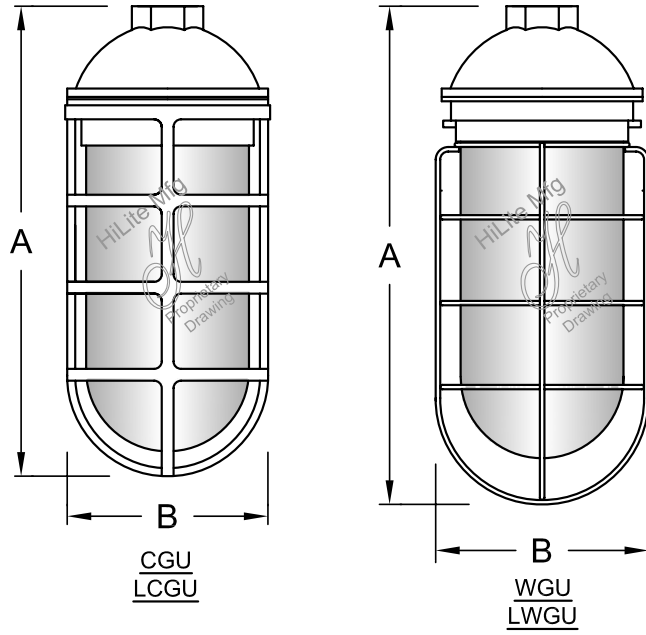

Fixture No.	Height (A)	Width (B)
CGU	10"	4"
WGU	10"	4"
LCGU	12"	5"
LWGU	12"	5"

**Cast and Wire Guards and Glass**

Cast Guard and Glass		
Incandescent and Fluorescent		
Accessory No.	Glass Color	Wattage
CGU-CLR	Clear	100W/INC, 32W/CFL
CGU-RIB	Clear Ribbed	100W/INC, 32W/CFL
CGU-FR	Frost	100W/INC, 32W/CFL
CGU-RD	Red	100W/INC, 32W/CFL
CGU-BL	Blue	100W/INC, 32W/CFL
CGU-GRN	Green	100W/INC, 32W/CFL
CGU-AM	Amber	100W/INC, 32W/CFL
CGU-AMC	Amber Crackle	100W/INC, 32W/CFL
LCGU-CLR	Clear	200W/INC, 42W/CFL
LCGU-RIB	Clear Ribbed	200W/INC, 42W/CFL
LCGU-FR	Frost	200W/INC, 42W/CFL
LCGU-RD	Red	200W/INC, 42W/CFL
LCGU-BL	Blue	200W/INC, 42W/CFL
LCGU-GRN	Green	200W/INC, 42W/CFL
LCGU-AM	Amber	200W/INC, 42W/CFL
LCGU-AMC	Amber Crackle	200W/INC, 42W/CFL
HID		
CGU-TCLR	Tempered Clear	100W/HID
CGU-TRIB	Tempered Clear Ribbed	100W/HID
CGU-TFR	Tempered Frost	100W/HID
LCGU-TCLR	Tempered Clear	175W/HID
LCGU-TRIB	Tempered Clear Ribbed	175W/HID
LCGU-TFR	Tempered Frost	175W/HID