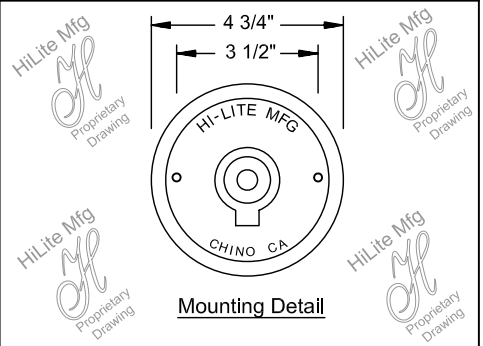

### For Wall Mount Only

Item Number	Height (A)	Width (B)	Projection (C)
H-CGU-SS-8-1B	12"	8"	10"
H-LCGU-SS-10-1B	13"	10"	11"
H-LCGU-SS-12-1B	13"	12"	14"

Fixture No.	Fixture Color	Glass Color	Wattage/Lamp options	Ballast	Voltage
<b>H-CGU-SS-8-1B</b> <sup>(1)</sup>	Standard <b>91</b> (Black) <b>93</b> (White) <b>95</b> (Dk. Grn) <b>96</b> (Galv.) <b>BR47</b> (Rust) <b>BK01, GN20</b>  Upgraded Finishes. <sup>(2)</sup> <b>29, 66, 82, 90, 92, 94, 97, 99, 100, 103, 104, 105, 110, 112, 113, 114, 115, 117, 118, 119, 120, 127, 128, 129, 133, 134, 135, 136, 98, 101, 102, 137, 138, 139, 140, 121, 122, 123, 124, 125, 126, 11, 01, 22, 25, 33, 77, 89, 24, 44, 48, 49.</b>  For finish specs see pages 344-348.	<b>CLR</b> (Clear)  <b>RIB</b> (Clear Ribbed)  <b>FR</b> (Frost)  <b>RD</b> (Red)  <b>BL</b> (Blue)  <b>GRN</b> (Green)  <b>AM</b> (Amber)  <b>AMC</b> (Amber Crackle)	Incandescent <sup>(1) (4)</sup> (Fixture is standard 100W or 200W. Do not specify.)  CFL <sup>(1) (4)</sup> (Compact Fluorescent) <b>13/CFL</b> <b>18/CFL</b> <b>26/32/42/CFL</b> <b>26/CFL</b> <b>32/CFL</b> <b>42/CFL</b> <b>57/CFL</b>  <b>DMB</b> (Dimmable Ballast for CFL. Add to Part No.)  HID <sup>(1)</sup> (High Intensity Discharge)  MH <sup>(1) (4)</sup> (Metal Halide) <b>35/MH</b> <b>50/MH</b> <b>70/MH</b> <b>100/MH</b> <b>150/MH</b> <b>175/MH</b>  HPS <sup>(1) (4)</sup> (High Pressure Sodium) <b>50/HPS</b> <b>70/HPS</b> <b>100/HPS</b> <b>150/HPS</b>  LED <b>20W</b> <b>30W</b>	<b>Ballast option not available for INC.</b>  <b>RB</b> <sup>(3)</sup> (Remote)  <b>BCM</b> (Canopy Mount)  For specs see pages 341-343.	Incandescent (Fixture is standard 120V. Do not specify.)  CFL <b>M</b> (Multi 120/277V)  HID RB and BCM <b>M</b> (Multi 120/208/240/277V)
<b>H-LCGU-SS-10-1B</b> <sup>(1)</sup>					
<b>H-LCGU-SS-12-1B</b> <sup>(1)</sup>					