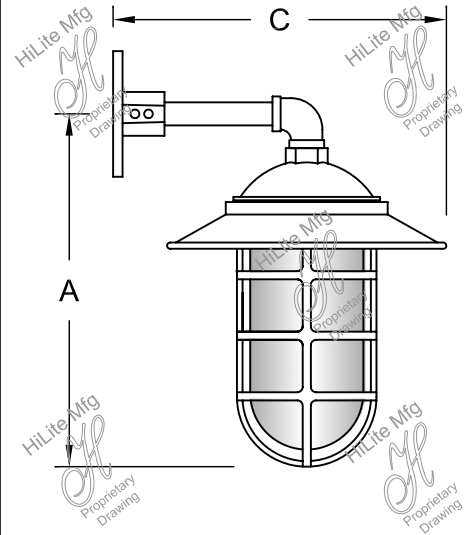

## Angle Vapor Jar Collection

### For Wall Mount Only

Item Number	Height (A)	Width (B)	Projection (C)
H-CGU-SS-8-1B	12"	8"	10"
H-LCGU-SS-10-1B	13"	10"	11"
H-LCGU-SS-12-1B	13"	12"	14"

Fixture No.	Fixture Color	Glass Color	Wattage/Lamp options	Ballast	Voltage
<b>H-CGU-SS-8-1B</b> <sup>(1)</sup>	Standard <b>91</b> (Black) <b>93</b> (White) <b>95</b> (Dk. Grn) <b>96</b> (Galv.) <b>BR47</b> (Rust) <b>BK01, GN20</b>  Upgraded Finishes. <sup>(2)</sup> <b>29, 66, 82, 90, 92, 94, 97, 99, 100, 103, 104, 105, 110, 112, 113, 114, 115, 117, 118, 119, 120, 127, 128, 129, 133, 134, 135, 136, 98, 101, 102, 137, 138, 139, 140, 121, 122, 123, 124, 125, 126, 11, 01, 22, 25, 33, 77, 89, 24, 44, 48, 49.</b>  For finish specs see pages 344-348.	<b>CLR</b> (Clear)  <b>RIB</b> (Clear Ribbed)  <b>FR</b> (Frost)  <b>RD</b> (Red)  <b>BL</b> (Blue)  <b>GRN</b> (Green)  <b>AM</b> (Amber)  <b>AMC</b> (Amber Crackle)	Incandescent <sup>(1) (4)</sup> (Fixture is standard 100W or 200W. Do not specify.)  CFL <sup>(1) (4)</sup> (Compact Fluorescent) <b>13/CFL</b> <b>18/CFL</b> <b>26/32/42/CFL</b> <b>26/CFL</b> <b>32/CFL</b> <b>42/CFL</b> <b>57/CFL</b>  <b>DMB</b> (Dimmable Ballast for CFL. Add to Part No.)  HID <sup>(1)</sup> (High Intensity Discharge)  MH <sup>(1) (4)</sup> (Metal Halide) <b>35/MH</b> <b>50/MH</b> <b>70/MH</b> <b>100/MH</b> <b>150/MH</b> <b>175/MH</b>  HPS <sup>(1) (4)</sup> (High Pressure Sodium) <b>50/HPS</b> <b>70/HPS</b> <b>100/HPS</b> <b>150/HPS</b>  LED <b>20W</b> <b>30W</b>	<b>Ballast option not available for INC.</b>  <b>RB</b> <sup>(3)</sup> (Remote)  <b>BCM</b> (Canopy Mount)  For specs see pages 341-343.	Incandescent (Fixture is standard 120V. Do not specify.)  CFL <b>M</b> (Multi 120/277V)  HID RB and BCM <b>M</b> (Multi 120/208/240/277V)
<b>H-LCGU-SS-10-1B</b> <sup>(1)</sup>					
<b>H-LCGU-SS-12-1B</b> <sup>(1)</sup>					