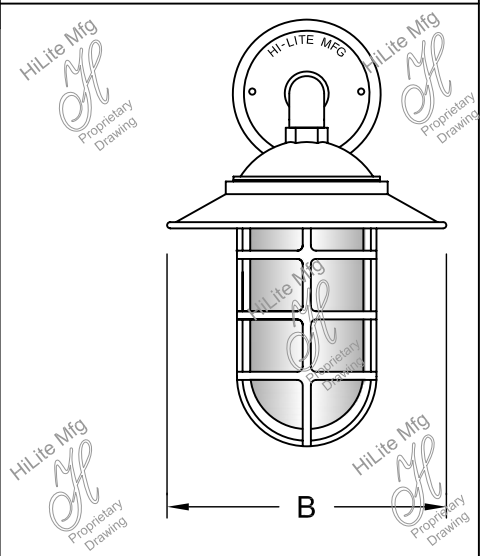

## Angle Vapor Jar Collection

### For Wall Mount Only

Item Number	Height (A)	Width (B)	Projection (C)
H-CGU-SS-8-1B	12"	8"	10"
H-LCGU-SS-10-1B	13"	10"	11"
H-LCGU-SS-12-1B	13"	12"	14"

Fixture No.	Fixture Color	Glass Color	Wattage/Lamp options	Ballast	Voltage
<b>H-CGU-SS-8-1B</b> <sup>(1)</sup>	Standard <b>91</b> (Black) <b>93</b> (White) <b>95</b> (Dk. Grn) <b>96</b> (Galv.) <b>BR47</b> (Rust) <b>BK01, GN20</b>  Upgraded Finishes. <sup>(2)</sup> <b>29, 66, 82, 90, 92, 94, 97, 99, 100, 103, 104, 105, 110, 112, 113, 114, 115, 117, 118, 119, 120, 127, 128, 129, 133, 134, 135, 136, 98, 101, 102, 137, 138, 139, 140, 121, 122, 123, 124, 125, 126, 11, 01, 22, 25, 33, 77, 89, 24, 44, 48, 49.</b>  For finish specs see pages 344-348.	<b>CLR</b> (Clear)  <b>RIB</b> (Clear Ribbed)  <b>FR</b> (Frost)  <b>RD</b> (Red)  <b>BL</b> (Blue)  <b>GRN</b> (Green)  <b>AM</b> (Amber)  <b>AMC</b> (Amber Crackle)	Incandescent <sup>(1) (4)</sup> (Fixture is standard 100W or 200W. Do not specify.)  CFL <sup>(1) (4)</sup> (Compact Fluorescent) <b>13/CFL</b> <b>18/CFL</b> <b>26/32/42/CFL</b> <b>26/CFL</b> <b>32/CFL</b> <b>42/CFL</b> <b>57/CFL</b>  <b>DMB</b> (Dimmable Ballast for CFL. Add to Part No.)  HID <sup>(1)</sup> (High Intensity Discharge)  MH <sup>(1) (4)</sup> (Metal Halide) <b>35/MH</b> <b>50/MH</b> <b>70/MH</b> <b>100/MH</b> <b>150/MH</b> <b>175/MH</b>  HPS <sup>(1) (4)</sup> (High Pressure Sodium) <b>50/HPS</b> <b>70/HPS</b> <b>100/HPS</b> <b>150/HPS</b>  LED <b>20W</b> <b>30W</b>	<b>Ballast option not available for INC.</b>  <b>RB</b> <sup>(3)</sup> (Remote)  <b>BCM</b> (Canopy Mount)  For specs see pages 341-343.	Incandescent (Fixture is standard 120V. Do not specify.)  CFL <b>M</b> (Multi 120/277V)  HID RB and BCM <b>M</b> (Multi 120/208/240/277V)
<b>H-LCGU-SS-10-1B</b> <sup>(1)</sup>					
<b>H-LCGU-SS-12-1B</b> <sup>(1)</sup>					