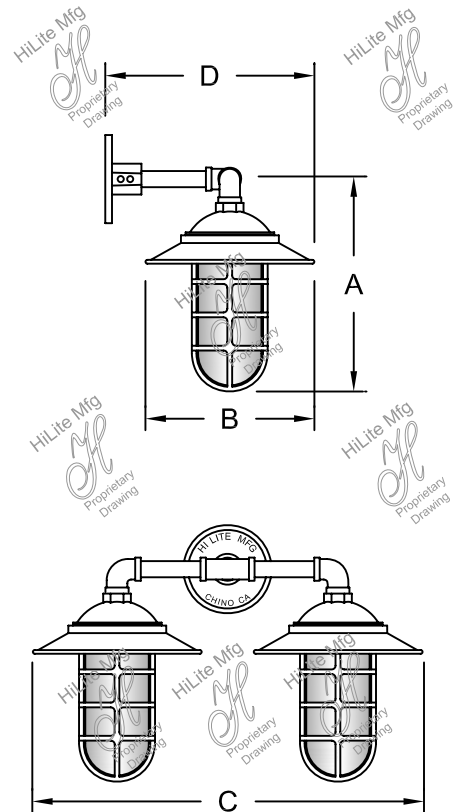

Angle Vapor Jar Collection

H-CGU-SS-8-2B - 91 - CLR / 2-13/CFL - BCM - M

ORDER EXAMPLE

(USE THIS FORMAT TO PLACE ORDER)

Notes:

- (1) H-CGU-SS-8-2B available for 2-100W Max INC, 2-32W Max CFL and 2-100W Max HID. H-LCGU-SS-10-2B and H-LCGU-SS-12-2B available for 2-200W Max INC, 2-57W Max CFL and 2-175W Max HID. Above fixtures available with WGU wireguard.
- (2) Casting will be painted to match copper and brass finishes.
- (3) (RB) Remote Ballast not available for Fluorescent Lamping. (BCM) Ballast Canopy Mount not available for HID Lamping.
- (4) Socket Bases: INC and HID are medium base, CFL are GX24Q.

Suitable for wet location.