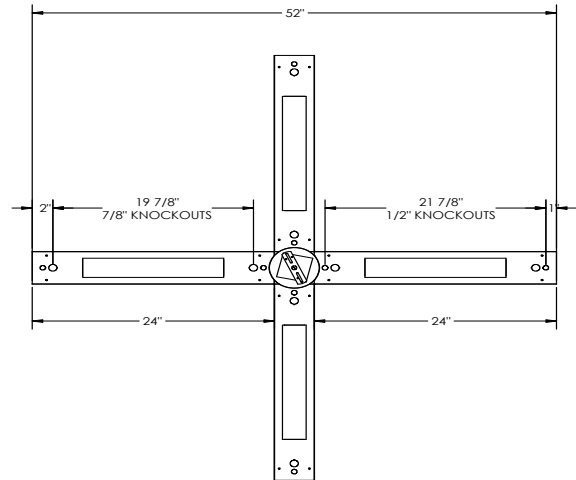

### CONSTRUCTION

Housing is die-formed and welded 22-gauge cold rolled steel. Knockouts on ends allow continuous wireway mounting. A 1/2" regressed flange at the bottom insures uniformity and rigidity. Uplight fixtures have 1/2" x 4" apertures along the top of the housing to provide approximately uniform ambient upright for ceiling illumination.

### DIMENSIONS

- 4" x 4" 2 ft
- 4" x 4" 4 ft

### FEATURES & BENEFITS

- 4" x 4" Housing with Post Painted Finish
- "L", "T", or "X" Shapes with Joiner Box
- Joiner Box for all Wiring and Mounting
- Available in a variety of Finishes, Sizes and Outputs

### DRAWINGS & IMAGES

2 ft.

Dimensions

4 ft.

Dimensions