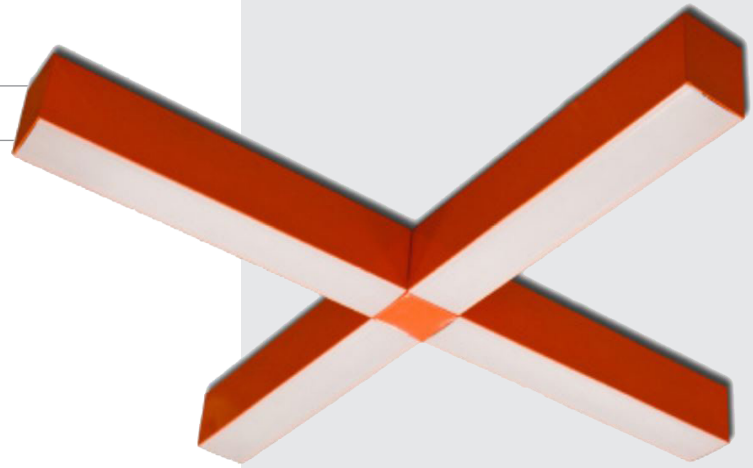

Texas Fluorescents
Reinvented

CATALOG# : _____
PROJECT : _____
TYPE : _____

Custom Finish Shown

Series X44

4" x 4" Linear "X"

Create a dramatic effect with an "X" shaped linear light in your choice of size, finishes and lighting outputs. A center joiner box provides a sleek and modern solution for joining multiple linear fixtures to provide the visually appealing configuration. With this system, "T", "L" or other patterns are also available. The linear portion uses the popular 4 inch x 4 inch profile (44 Series) which has a variety of sizes, finishes and lighting outputs. Fixture hangs from cable kits that include powered and non-powered versions.

CONSTRUCTION

Housing is die-formed and welded 22-gauge cold rolled steel. Knockouts on ends allow continuous wireway mounting. A 1/2" regressed flange at the bottom insures uniformity and rigidity. Uplight fixtures have 1/2" x 4" apertures along the top of the housing to provide approximately uniform ambient upright for ceiling illumination.

DIFFUSER

Frosted acrylic snap fit diffuser is specially designed for LED to provide maximum efficiency and minimize glare and diode image. Lens snaps into body and is flush with the bottom of the fixture.

MOUNTING

Fixtures can be surface mounted to the ceiling or pendant hung by stem or cable.

DIMENSIONS

- 4" x 4" 2 ft
- 4" x 4" 4 ft

FEATURES & BENEFITS

- 4" x 4" Housing with Post Painted Finish
- "L", "T", or "X" Shapes with Joiner Box
- Joiner Box for all Wiring and Mounting
- Available in a variety of Finishes, Sizes and Outputs

WAREHOUSE-LIGHTING.COM

Warehouse-Lighting.com
2750 South 163rd St
New Berlin, WI 53151

Warehouse-Lighting.com
Phone: 888-454-4480
info@warehouse-lighting.com