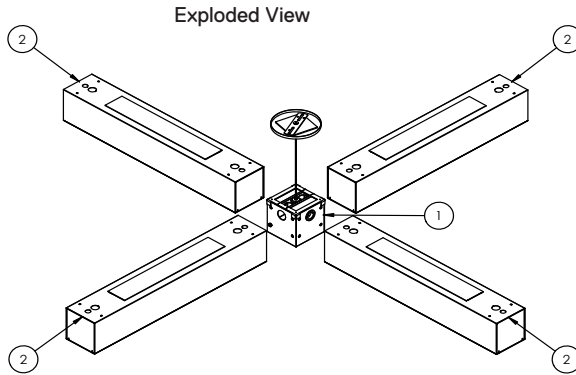

DRAWINGS & IMAGES

2 ft.