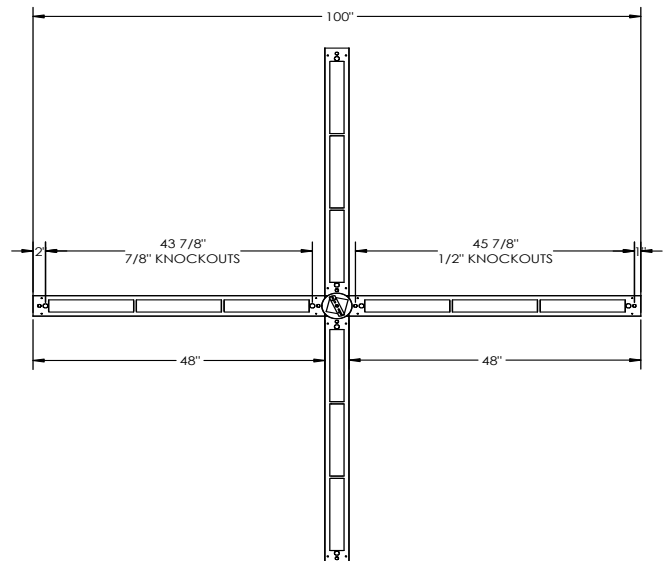

### CONSTRUCTION

Housing is die-formed and welded 22-gauge cold rolled steel. Knockouts on ends allow continuous wireway mounting. A 1/2" regressed flange at the bottom insures uniformity and rigidity. Uplight fixtures have 1/2" x 4" apertures along the top of the housing to provide approximately uniform ambient upright for ceiling illumination.

### DIMENSIONS

- 4" x 4" 2 ft
- 4" x 4" 4 ft

### DRAWINGS & IMAGES

2 ft.

Dimensions

4 ft.

Dimensions

### ORDER INFORMATION

SERIES	DESCRIPTION
X44PSF2X2R48WDMV40KWHHC4015WWH	4" X 4" 2 FT CROSS DIMMABLE, 48W Total and 12W Per 2ft Run, 4800 Lumens, White 5 Wire Cord for 0-10V Dim
X44PSF4X4R96WDMV40KWHHC4015WWH	4" X 4" 4 FT CROSS DIMMABLE, 96W Total and 24W Per 4ft Run, 9600 Lumens, White 5 Wire Cord for 0-10V Dim