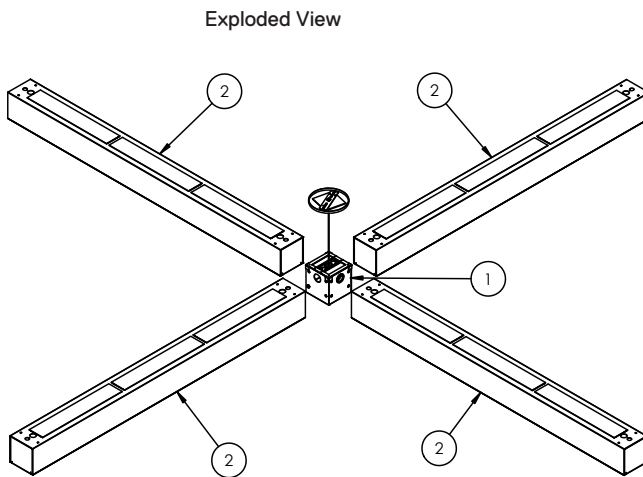

## 4" x 4" Linear "X"

Create a dramatic effect with an "X" shaped linear light in your choice of size, finishes and lighting outputs. A center joiner box provides a sleek and modern solution for joining multiple linear fixtures to provide the visually appealing configuration. With this system, "T", "L" or other patterns are also available. The linear portion uses the popular 4 inch x 4 inch profile (44 Series) which has a variety of sizes, finishes and lighting outputs. Fixture hangs from cable kits that include powered and non-powered versions.

### CONSTRUCTION

Housing is die-formed and welded 22-gauge cold rolled steel. Knockouts on ends allow continuous wireway mounting. A 1/2" regressed flange at the bottom insures uniformity and rigidity. Uplight fixtures have 1/2" x 4" apertures along the top of the housing to provide approximately uniform ambient upright for ceiling illumination.

### MOUNTING

Fixtures can be surface mounted to the ceiling or pendant hung by stem or cable.

### DRAWINGS & IMAGES

2 ft.

Dimensions

4 ft.

Dimensions