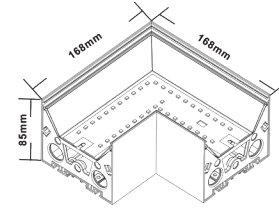

CORNER FIXTURE MODULES:

Built-in LED Modules

Model	JOINT TYPE	LUMENS	COLOR TEMP	DIMENSION
SCX4-L-MCT4	L	508LM 575LM 616LM 660LM	3000K 3500K 4000K 5000K	3.35" X 6.61" X 6.61"

Model	JOINT TYPE	LUMENS	COLOR TEMP	DIMENSION
SCX4-T-MCT4	T	629LM 726LM 787LM 854LM	3000K 3500K 4000K 5000K	3.35" X 9.25" X 6.5"

Model	JOINT TYPE	LUMENS	COLOR TEMP	DIMENSION
SCX4-X-30K	X	733LM 863LM 944LM 1037LM	3000K 3500K 4000K 5000K	3.35" X 3.35"

Model	JOINT TYPE	LUMENS	COLOR TEMP	DIMENSION
SCX4-IC-MCT4	INSIDE CORNER	629LM 726LM 787LM 854LM	3000K 3500K 4000K 5000K	3.35" X 4" X 6.97" X 6.97"