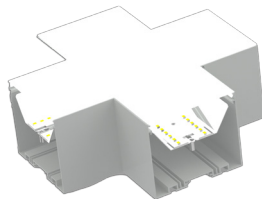

CORNER FIXTURE MODULES:

Built-in LED Modules

Model	JOINT TYPE	LUMENS	COLOR TEMP	DIMENSION
SCX4-L-MCT4	L	508LM 575LM 616LM 660LM	3000K 3500K 4000K 5000K	3.35" X 6.61" X 6.61"

Model	JOINT TYPE	LUMENS	COLOR TEMP	DIMENSION
SCX4-T-MCT4	T	629LM 726LM 787LM 854LM	3000K 3500K 4000K 5000K	3.35" X 9.25" X 6.5"

Model	JOINT TYPE	LUMENS	COLOR TEMP	DIMENSION
SCX4-X-30K	X	733LM 863LM 944LM 1037LM	3000K 3500K 4000K 5000K	3.35" X 3.35"

Model	JOINT TYPE	LUMENS	COLOR TEMP	DIMENSION
SCX4-IC-MCT4	INSIDE CORNER	629LM 726LM 787LM 854LM	3000K 3500K 4000K 5000K	3.35" X 4" X 6.97" X 6.97"