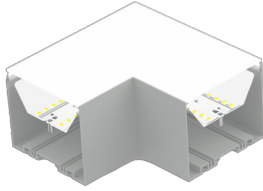

CORNER FIXTURE MODULES:

Built-in LED Modules

Model	JOINT TYPE	LUMENS	COLOR TEMP	DIMENSION
SCX4-L-MCT4	L	508LM 575LM 616LM 660LM	3000K 3500K 4000K 5000K	3.35" X 6.61" X 6.61"

Model	JOINT TYPE	LUMENS	COLOR TEMP	DIMENSION
SCX4-T-MCT4	T	629LM 726LM 787LM 854LM	3000K 3500K 4000K 5000K	3.35" X 9.25" X 6.5"

Model	JOINT TYPE	LUMENS	COLOR TEMP	DIMENSION
SCX4-X-30K	X	733LM 863LM 944LM 1037LM	3000K 3500K 4000K 5000K	3.35" X 3.35"

Model	JOINT TYPE	LUMENS	COLOR TEMP	DIMENSION
SCX4-IC-MCT4	INSIDE CORNER	629LM 726LM 787LM 854LM	3000K 3500K 4000K 5000K	3.35" X 4" X 6.97" X 6.97"