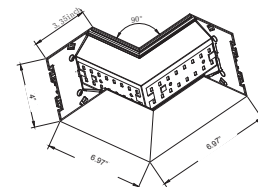

CORNER FIXTURE MODULES:

Built-in LED Modules

Model	JOINT TYPE	LUMENS	COLOR TEMP	DIMENSION
SCX4-L-MCT4	L	508LM 575LM 616LM 660LM	3000K 3500K 4000K 5000K	3.35" X 6.61" X 6.61"

Model	JOINT TYPE	LUMENS	COLOR TEMP	DIMENSION
SCX4-T-MCT4	T	629LM 726LM 787LM 854LM	3000K 3500K 4000K 5000K	3.35" X 9.25" X 6.5"

Model	JOINT TYPE	LUMENS	COLOR TEMP	DIMENSION
SCX4-X-30K	X	733LM 863LM 944LM 1037LM	3000K 3500K 4000K 5000K	3.35" X 3.35"

Model	JOINT TYPE	LUMENS	COLOR TEMP	DIMENSION
SCX4-IC-MCT4	INSIDE CORNER	629LM 726LM 787LM 854LM	3000K 3500K 4000K 5000K	3.35" X 4" X 6.97" X 6.97"