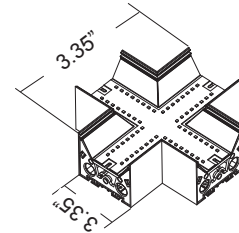

CORNER FIXTURE MODULES:

Built-in LED Modules

Model	JOINT TYPE	LUMENS	COLOR TEMP	DIMENSION
SCX4-L-MCT4	L	508LM 575LM 616LM 660LM	3000K 3500K 4000K 5000K	3.35" X 6.61" X 6.61"

Model	JOINT TYPE	LUMENS	COLOR TEMP	DIMENSION
SCX4-T-MCT4	T	629LM 726LM 787LM 854LM	3000K 3500K 4000K 5000K	3.35" X 9.25" X 6.5"

Model	JOINT TYPE	LUMENS	COLOR TEMP	DIMENSION
SCX4-X-30K	X	733LM 863LM 944LM 1037LM	3000K 3500K 4000K 5000K	3.35" X 3.35"

Model	JOINT TYPE	LUMENS	COLOR TEMP	DIMENSION
SCX4-IC-MCT4	INSIDE CORNER	629LM 726LM 787LM 854LM	3000K 3500K 4000K 5000K	3.35" X 4" X 6.97" X 6.97"