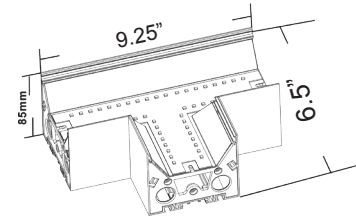

CORNER FIXTURE MODULES:

Built-in LED Modules

Model	JOINT TYPE	LUMENS	COLOR TEMP	DIMENSION
SCX4-L-MCT4	L	508LM 575LM 616LM 660LM	3000K 3500K 4000K 5000K	3.35" X 6.61" X 6.61"

Model	JOINT TYPE	LUMENS	COLOR TEMP	DIMENSION
SCX4-T-MCT4	T	629LM 726LM 787LM 854LM	3000K 3500K 4000K 5000K	3.35" X 9.25" X 6.5"

Model	JOINT TYPE	LUMENS	COLOR TEMP	DIMENSION
SCX4-X-30K	X	733LM 863LM 944LM 1037LM	3000K 3500K 4000K 5000K	3.35" X 3.35"

Model	JOINT TYPE	LUMENS	COLOR TEMP	DIMENSION
SCX4-IC-MCT4	INSIDE CORNER	629LM 726LM 787LM 854LM	3000K 3500K 4000K 5000K	3.35" X 4" X 6.97" X 6.97"