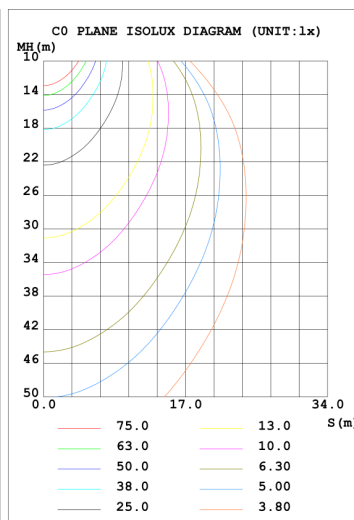

Photometry

Example: WSD-UHB20W27-XXK-Z[D,W,B]-##[SS,MW]-M[Blank,M]

WSD	UHB	20W	27	XXK	Z	##	M
Company	Product	Power	Voltage	Color Temp	Finish	Driver	Control
	UHB	20W(200W)	27	40K(4000K)	D (Dark Bronze)	SS	M
WSD LED INC	UFO High Bay Light		AC120-277V	50K(5000K)±500K	B (Black)	SOSEN	Motion sensor
			48		W(White)	MW	
			AC277-480V			Mean Well