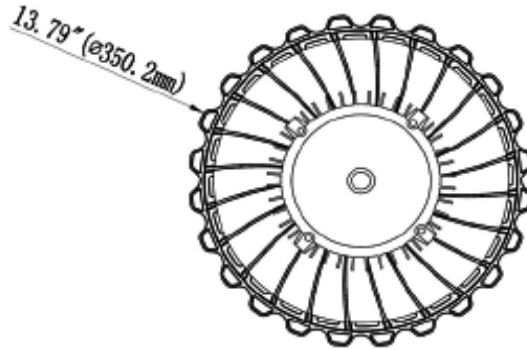

## Specifications

Unit : inch(mm)

### Structure Features

- Shell materials: Aluminum & PC.
- Finish: Black/White
- Net weight : 5.0Kg (11 lbs)
- Product Size:  $\phi 350\text{mm} \times 210\text{mm}$
- Carton Size:  $450\text{mm} \times 450\text{mm} \times 215\text{mm}$