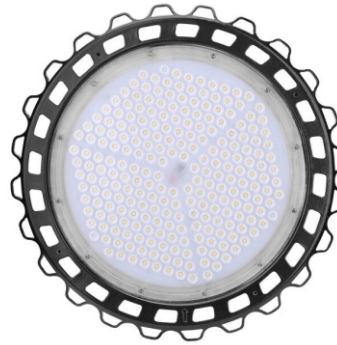

## 200W UFO LED High Bay Light

### Product Applications

WSD LED UFO LED High Bay Light series can be widely used in outdoor lighting (Wet location), Excellent for Museums, Art Galleries, Underground parking lot, Buildings, The lawn, Industrial areas, Residential areas, Sidewalks, Parking lot, Schools and etc, and many more applications.