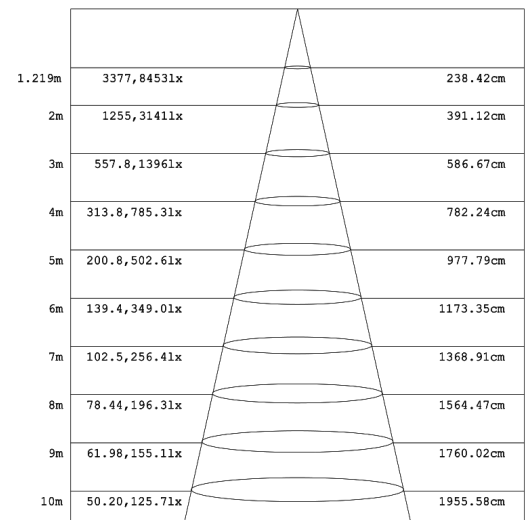

Photometry

Example: WSD-UHB20W27-XXK-Z[D,W,B]-##[SS,MW]-M[Blank,M]

WSD	UHB	20W	27	XXK	Z	##	M
Company	Product	Power	Voltage	Color Temp	Finish	Driver	Control
	UHB	20W(200W)	27	40K(4000K)	D (Dark Bronze)	SS	M
WSD LED INC	UFO High Bay Light		AC120-277V	50K(5000K)±500K	B (Black)	SOSEN	Motion sensor
			48		W(White)	MW	
			AC277-480V			Mean Well