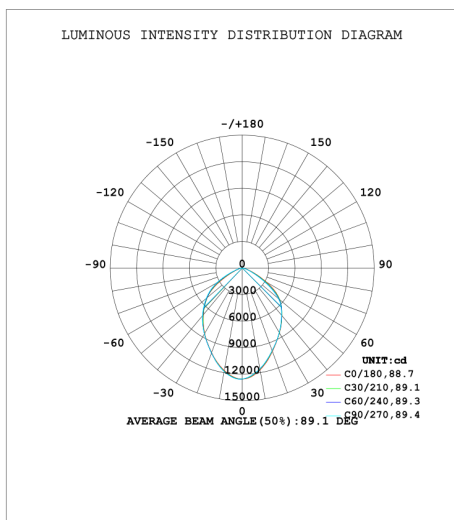

Photometry

Example: WSD-UHB20W27-XXK-Z[D,W,B]-##[SS,MW]-M[Blank,M]

WSD	UHB	20W	27	XXK	Z	##	M
Company	Product	Power	Voltage	Color Temp	Finish	Driver	Control
	UHB	20W(200W)	27	40K(4000K)	D (Dark Bronze)	SS	M
WSD LED INC	UFO High Bay Light		AC120-277V	50K(5000K)±500K	B (Black)	SOSEN	Motion sensor
			48		W(White)	MW	
			AC277-480V			Mean Well