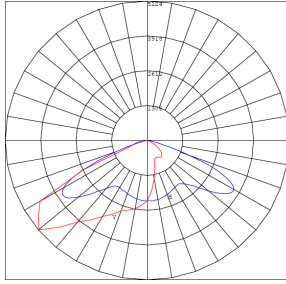

Photometrics: WPX-80W-MCTP

BUD Rating: B0-U0-G1