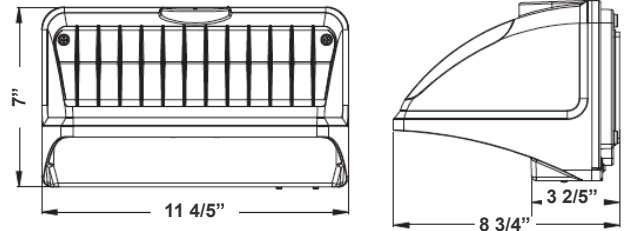

11 4/5" (W) x 7" (H) x 8 3/4" (D)

LED Wall Pack Light series can be widely used as Exterior or Interior LED lighting for Hotels, Garages, Commercial Buildings, Public areas, Schools and Hospitals, etc.