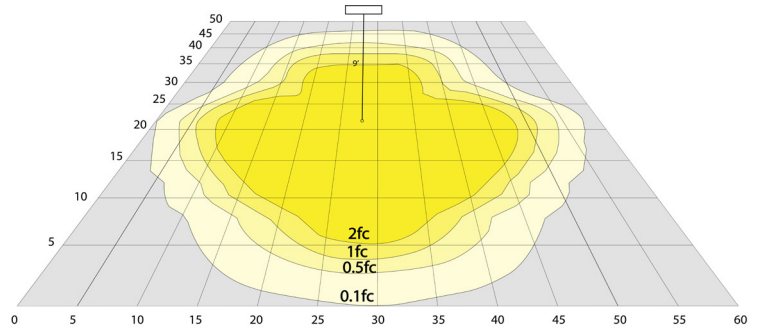

Area 45'x 50' Mounting Height: 9'

Other Views:

Side View

Front View

Back View

Performance Table: WPX-80W-MCTP

MODEL NO.	Wattage	Voltage	Lumens	Color Temp.	BUG Rating	LPW
WPX-80W-MCTP	20W	120~277V	2700LM	3000K 4000K 5000K	B0-U0-G1	135
	40W		5400LM			
	60W		8100LM			
	80W		10800LM			