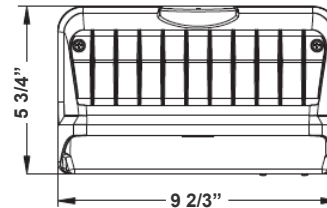

9 2/3" (W) x 5 3/4" (H) x 7 1/3" (D)

LED Wall Pack Light series can be widely used as Exterior or Interior LED lighting for Hotels, Garages, Commercial Buildings, Public areas, Schools and Hospitals, etc.