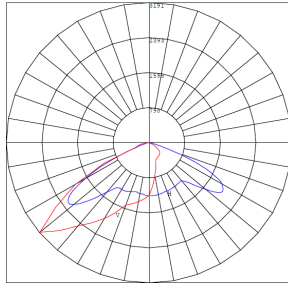

Photometrics: WPX-42W-MCTP

BUD Rating: B0-U0-G1