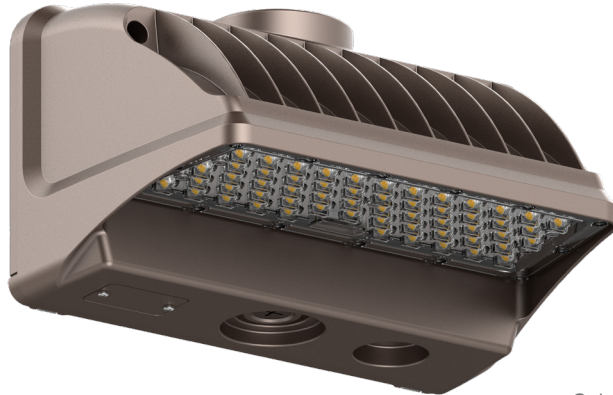

WPX SERIES Outdoor Lighting

WPX-42W-MCTP
LED CUT-OFF WALL PACK

WESTGATE
THE FUTURE IS HERE...AND IT'S QUITE BRIGHT!

Customer Name: _____

Project Name: _____

Note: _____

Type: _____

Selection:

9 2/3" (W) x 5 3/4" (H) x 7 1/3" (D)

LED Wall Pack Light series can be widely used as Exterior or Interior LED lighting for Hotels, Garages, Commercial Buildings, Public areas, Schools and Hospitals, etc.

Features

- High Light Transmittance, Anti-UV and Fire Resistant PC Lens
- 7-Year Warranty
- Die-Cast Aluminum With Powder Coat Finish (Dark Bronze)
- Multi CCT and Power (Switches are inside fixture)

Technical Specifications

Electrical:

- Voltage: 120-277VAC 60Hz
- Wattage: 11W/ 21W/ 32W/ 42W
- Power Factor: >0.95
- Efficacy: 135 LPW

Mechanical:

- Die-Cast Aluminum With Powder Coat Finish (Dark Bronze)
- High Light Transmittance, Anti-UV and Fire Resistant Shatterproof PC Lens
- Operating Temperature: -4°F to 104°F
- IP 65
- Wet Location
- 7-Year Warranty
- Full Cutoff, Dark sky Compliant