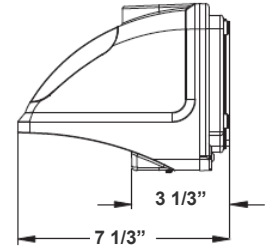

9 2/3" (W) x 5 3/4" (H) x 7 1/3" (D)

LED Wall Pack Light series can be widely used as Exterior or Interior LED lighting for Hotels, Garages, Commercial Buildings, Public areas, Schools and Hospitals, etc.

Area 45'x 50' Mounting Height: 9'

Other Views:

Side View

Front View

Back View

Performance Table: WPX-42W-MCTP

MODEL NO.	Wattage	Voltage	Lumens	Color Temp.	BUG Rating	LPW
WPX-42W-MCTP	11W	120~277V	1485LM	3000K 4000K 5000K	B0-U0-G1	135
	21W		2835LM			
	32W		4320LM			
	42W		5670LM			