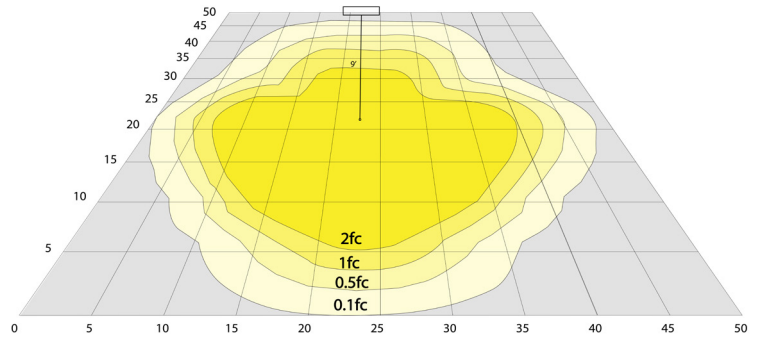

Area 45'x 50' Mounting Height: 9'

Other Views:

Side View

Front View

Back View

Performance Table: WPX-42W-MCTP

MODEL NO.	Wattage	Voltage	Lumens	Color Temp.	BUG Rating	LPW
WPX-42W-MCTP	11W	120~277V	1485LM	3000K 4000K 5000K	B0-U0-G1	135
	21W		2835LM			
	32W		4320LM			
	42W		5670LM			