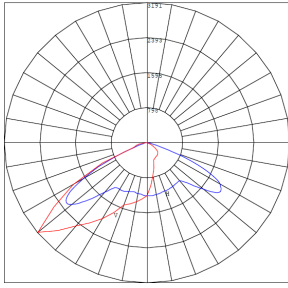

Photometrics: WPMX-48-80W-MCTP-SR

BUD Rating: B0-U0-G1

Area 45'x 50' Mounting Height: 9'

Other Views:

Side View

Front View

Back View

Performance Table: WPMX-48-80W-MCTP-SR