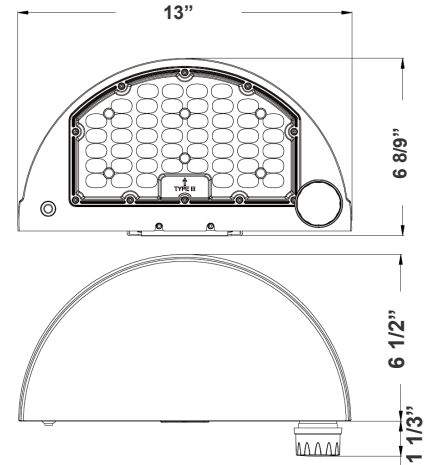

Note: _____

Type: _____

13" (W) x 6 8/9" (H) x 6 1/2" (D)

LED Wall Pack Light series can be widely used as Exterior or Interior LED lighting for Hotels, Garages, Commercial Buildings, Public areas, Schools and Hospitals, etc.

Photometrics: WPMX-48-80W-MCTP-SR

BUD Rating: B0-U0-G1

Area 45'x 50' Mounting Height: 9'

Other Views:

Side View

Front View

Back View

Performance Table: WPMX-48-80W-MCTP-SR