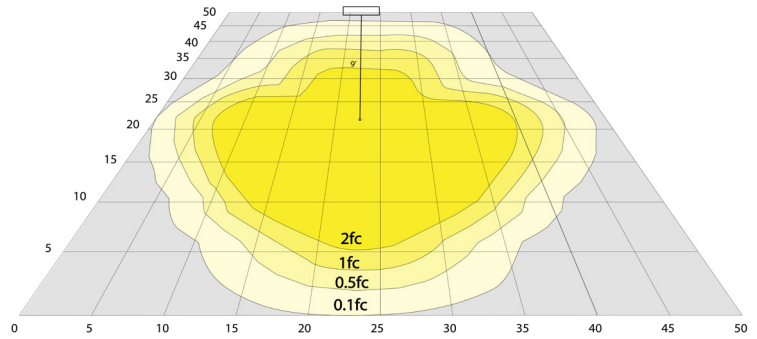

Photometrics: WPMX-48-80W-MCTP-SR

BUD Rating: B0-U0-G1

Area 45'x 50' Mounting Height: 9'

Other Views:

Side View

Front View

Back View

Performance Table: WPMX-48-80W-MCTP-SR