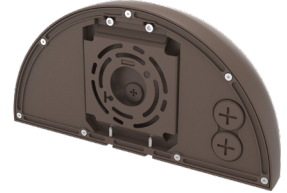

Photometrics: WPMX-48-80W-MCTP-SR

BUD Rating: B0-U0-G1

Area 45'x 50' Mounting Height: 9'

Other Views:

Side View

Front View

Back View

Performance Table: WPMX-48-80W-MCTP-SR