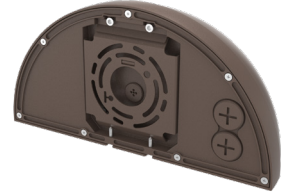

Phone: (877) 805-2252 | Fax: (877) 805-2252
www.westgatemfg.com |

Photometrics: WPMX-24-40W-MCTP-SR

BUD Rating: B0-U0-G1

Area 45'x 50' Mounting Height: 9'

Other Views:

Side View

Front View

Back View