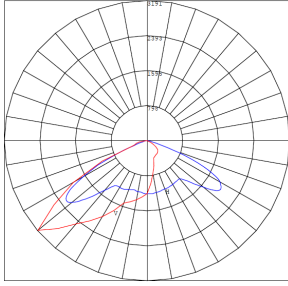

Phone: (877) 805-2252 | Fax: (877) 805-2252
www.westgatemfg.com |

Photometrics: WPMX-24-40W-MCTP-SR

BUD Rating: B0-U0-G1

Area 45'x 50' Mounting Height: 9'

Other Views:

Side View

Front View

Back View