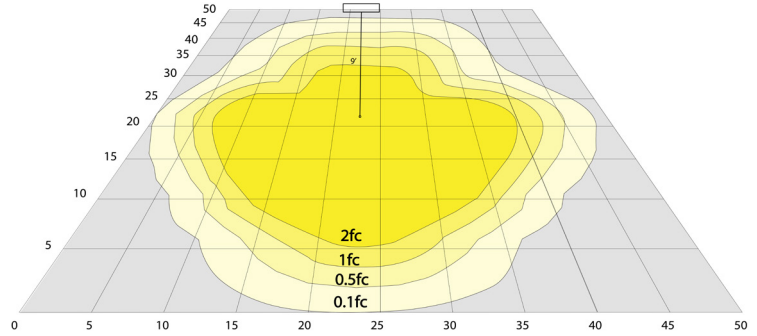

Phone: (877) 805-2252 | Fax: (877) 805-2252
www.westgatemfg.com |

Photometrics: WPMX-24-40W-MCTP-SR

BUD Rating: B0-U0-G1

Area 45'x 50' Mounting Height: 9'

Other Views:

Side View

Front View

Back View