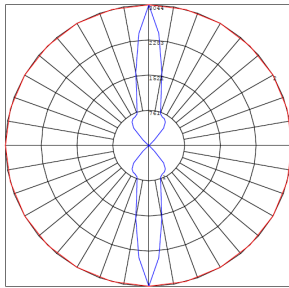

Photometrics: WMCS-UDL-RGBW

BUG Rating: B1-U5-G0

Other Views:

Black Finish:

Side View

Front View

Back View

Lens View