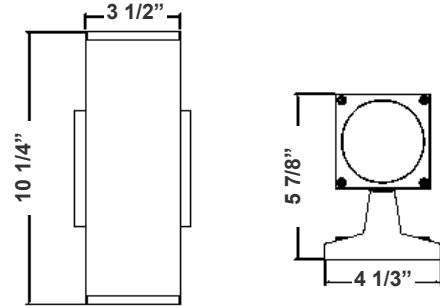

10 1/4"(H) x 3 1/2"(W) x 5 7/8"(D)

Features

- Finish: Black & White
- Compatible with Westgate Smart App, Amazon Alexa, Amazon Echo, Google Home. Connects via WIFI or Bluetooth
- 7-Year Warranty
- Outdoor UP/Down Light

Technical Specifications

Electrical:

- Voltage: 120V AC
- Power Factor: >0.95
- Wattage: 24W
- Efficacy: 80 LPW
- THD: <20%

Mechanical:

- Housing: Die-cast Aluminum & Glass
- Finish: Black & White
- Maximum Ambient Temperature: -68°F to 104°F
- Wet Location
- IP Rating: IP64