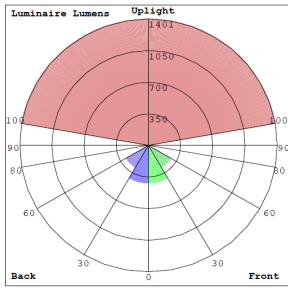

Lighting:

- Dimming: TRIAC Dimming
- RGBW: 15 Million Colors + 2700K~5000K White Tuning
- Total Lumens: 2400LM
- Color Rendering Index: CRI ≥ 80
- Rated life: 70,000 hrs
- Beam angle: 45° for each side

Photometrics: WMCS-UDL-RGBW

BUG Rating: B1-U5-G0

Other Views:

Black Finish:

Side View

Front View

Back View

Lens View