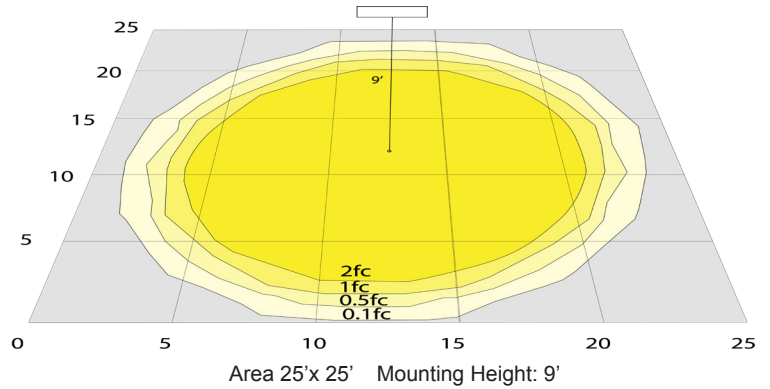

Photometrics: WMCS-UDL-RGBW

BUG Rating: B1-U5-G0

Other Views:

Black Finish:

Side View

Front View

Back View

Lens View