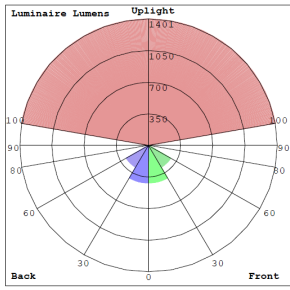

Photometrics: WMCS-UDL-MCT-DT

BUG Rating: B1-U5-G0