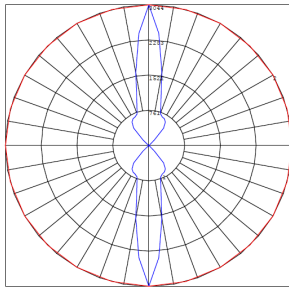

WG-Z7-26-2Z

**Photometrics:** WMCS-UDL-MCT-DT

BUG Rating: B1-U5-G0

**Other Views:**

Black Finish:

Side View

Front View

Back View