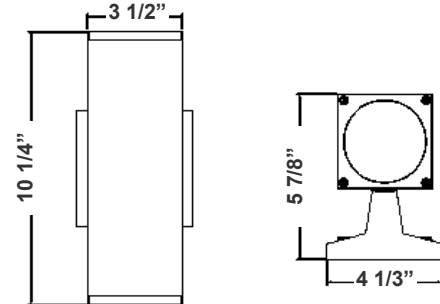

Note: \_\_\_\_\_

Type: \_\_\_\_\_

Selection:

10 1/4"(H) x 3 1/2"(W) x 5 7/8"(D)

Ideal for general site lighting, walkways, and stairways, alleys, loading docks, doorway, pathway and parking areas