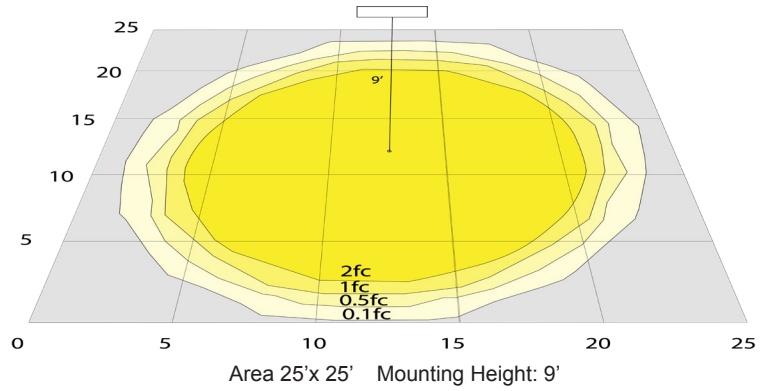

WG-Z7-26-2Z

**Photometrics:** WMCS-UDL-MCT-DT

BUG Rating: B1-U5-G0

**Other Views:**

Black Finish:

Side View

Front View

Back View