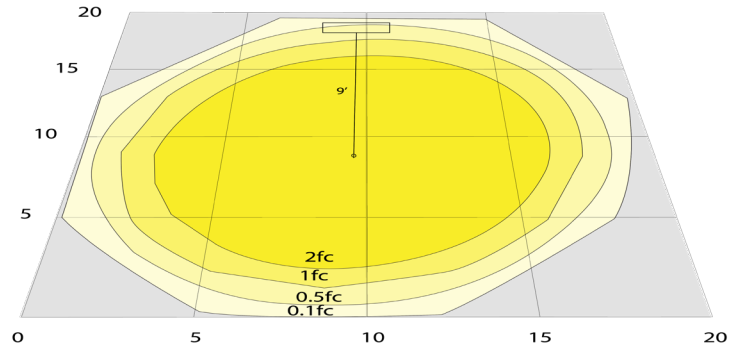

Photometrics: WMC3-DL-MCT

BUG Rating: B1-U5-G0

Area 20'x 20' Mounting Height: 9'

Other Views:

Black Finish:

Side View

Front View

Back View