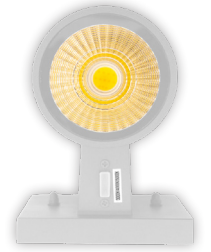

Features

- Finish: Black, Bronze, Brushed Nickel & White
- Multi CCT (Selectable Switch on the Bottom of the Arm, Protected by Silicon Cover to be Waterproof)
- 7-Year Warranty
- Outdoor Down Light

Technical Specifications

Lighting:

- Dimming: TRIAC Dimming (Using Standard TRIAC LED Dimmers)
- Total Lumens: 650LM
- Color Temperatures: 3000K/4000K/5000K
- Multi CCT (Selectable Switch on the Bottom of the Arm, Protected by Silicon Cover to be Waterproof)
- Color Rendering Index: CRI ≥ 80
- Rated life: 70,000 hrs
- Beam angle: 45°

Lens View

Bronze Finish:

Side View

Front View

Back View

Lens View

Brushed Nickel Finish:

Side View

Front View

Back View

Lens View

White Finish:

Side View

Front View

Back View

Lens View