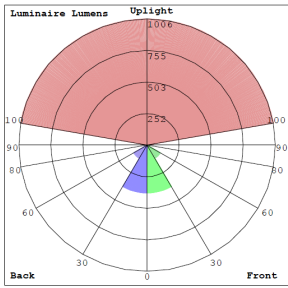

Photometrics: WMC3-DL-MCT

BUG Rating: B1-U5-G0