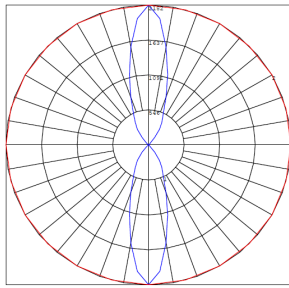

Photometrics: WMC3-DL-MCT

BUG Rating: B1-U5-G0

Area 20'x 20' Mounting Height: 9'

Other Views:

Black Finish:

Side View

Front View

Back View