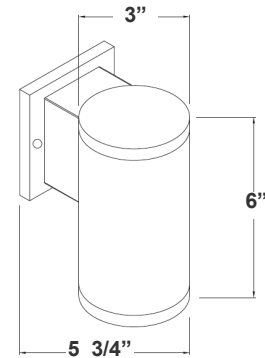

WMC3 SERIES OUTDOOR LIGHTING

WMC3-DL-MCT-BK-DT
WMC3-DL-MCT-BR-DT
WMC3-DL-MCT-BN-DT
WMC3-DL-MCT-WH-DT

Customer Name: _____

Project Name: _____

Note: _____

Type: _____

3"(W) x 6"(H) x 5 3/4"(D)

Ideal for general site lighting, walkways, and stairways, alleys, loading docks, doorway, pathway and parking areas

Photometrics: WMC3-DL-MCT

BUG Rating: B1-U5-G0

Area 20'x 20' Mounting Height: 9'

Other Views:

Black Finish:

Side View

Front View

Back View