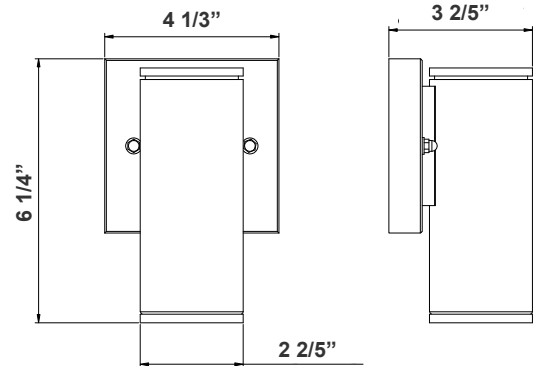

Type: _____

MCT
E

Selection:

Ideal for general site lighting, walkways, and stairways, alleys, loading docks, doorway, pathway and parking areas

6 1/4" (H) x 4 1/3" (W) x 2 2/5" (D)

Features

- Finish: Black, Bronze, Brushed Nickel & White
- Multi CCT (Selectable Switch on the Back of the Bracket, Protected by Silicon Cover to be Waterproof)
- 7-Year Warranty
- Outdoor Down Light

Technical Specifications

Electrical:

- Voltage: 120V AC
- Power Factor: >0.90
- Wattage: 6W
- Efficacy: 66 LPW
- THD: <20%

Mechanical:

- Housing: Die-cast Aluminum & Glass
- Finish: Black, Bronze, Brushed Nickel & White
- Maximum Ambient Temperature: -68°F to 104°F
- Wet Location
- IP Rating: IP65