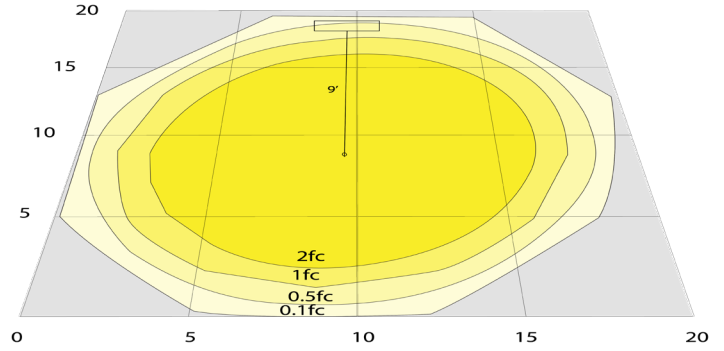

Phone: (877) 805-2252 | Fax: (877) 805-2252
www.westgatemfg.com

WG-Z7-26-2Z

Photometrics: WMC2-DL-MCT-DT

BUG Rating: B1-U5-G0

6W 5000K Area 20'x 20' Mounting Height: 9'

Other Views:

Bronze Finish:

Side View