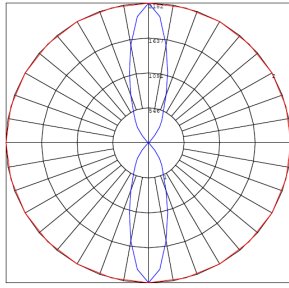

Phone: (877) 805-2252 | Fax: (877) 805-2252
www.westgatemfg.com

WG-Z7-26-2Z

Photometrics: WMC2-DL-MCT-DT

BUG Rating: B1-U5-G0

6W 5000K Area 20'x 20' Mounting Height: 9'

Other Views:

Bronze Finish:

Side View