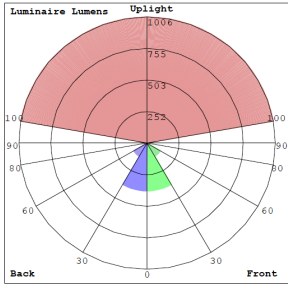

Photometrics: WMC2-DL-MCT-DT

BUG Rating: B1-U5-G0