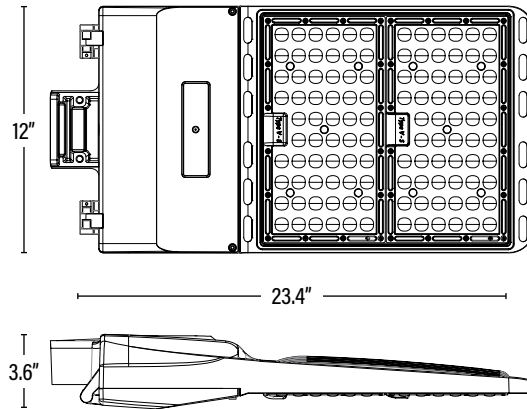

DIMENSIONS (Inches)

Length	23.4"
Width	12"
Height	3.6"
Net Weight (Lbs)	--

SUPPORTING DOCUMENTS (Grey = not available at this time.)

Product Sheet	VIEW
Install Instructions	VIEW
IES Download from Web Item	VIEW
LM79	VIEW
LM80	VIEW

PACKAGING

		UPC	DIMENSIONS (LxWxH)	GROSS WEIGHT (Lbs)
Master Carton	1	811768028263	--	--
Country of Origin	China			
HS Tariff	9405.10.6020			

ORDERING* Qualification Model # *STL3P-300W-5000K-C-MB-HC-P*