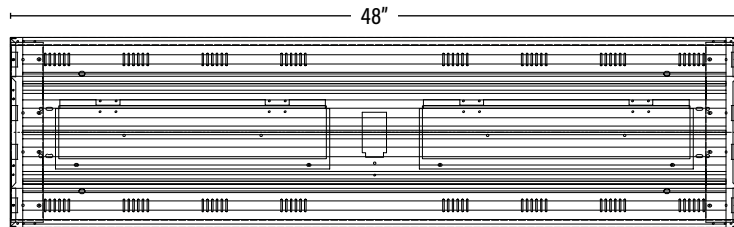

INDUSTRIAL AND COMMERCIAL
 LIGHTING MFR SINCE 2003

DIMENSIONS (Inches)

Length	48"
Width	11.4"
Height	3.4"
Weight (Lbs)	--

SUPPORTING DOCUMENTS (Grey = not available at this time.)

Product Sheet	VIEW
Install Instructions	VIEW

PACKAGING

		UPC	DIMENSIONS (LxWxH)	GROSS WEIGHT (Lbs)
Master Carton	1	811768020977	49.1" x 11" x 3.7"	12.1
Country of Origin	China			
HS Tariff	9405.10.6020			

ORDERING

ITEM#	DESCRIPTION	CASE
55655	LED HORIZON HIGH BAY FOR 4 T8 W/V-HOOKS & 41.3" CHAINS - SUPERIOR LIFE®	1