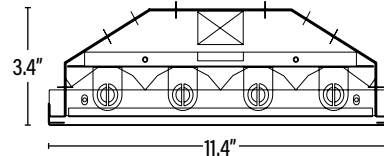

INDUSTRIAL AND COMMERCIAL
 LIGHTING MFR SINCE 2003

DIMENSIONS (Inches)

Length	48"
Width	11.4"
Height	3.4"
Weight (Lbs)	--

SUPPORTING DOCUMENTS (Grey = not available at this time.)

Product Sheet	VIEW
Install Instructions	VIEW

PACKAGING

		UPC	DIMENSIONS (LxWxH)	GROSS WEIGHT (Lbs)
Master Carton	1	811768020977	49.1" x 11" x 3.7"	12.1
Country of Origin	China			
HS Tariff	9405.10.6020			

ORDERING

ITEM#	DESCRIPTION	CASE
55655	LED HORIZON HIGH BAY FOR 4 T8 W/V-HOOKS & 41.3" CHAINS - SUPERIOR LIFE®	1