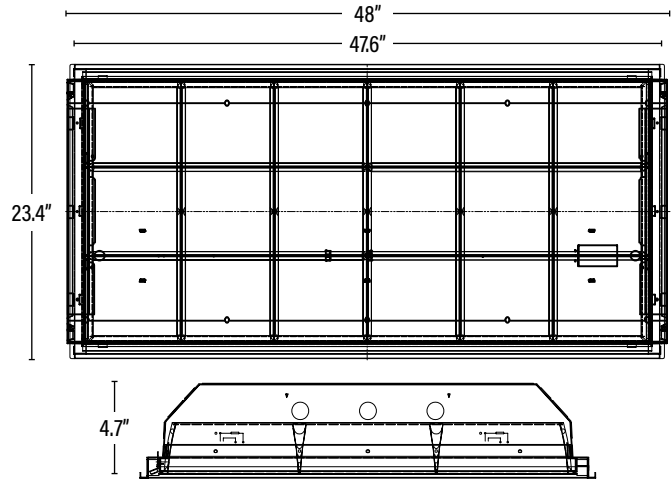

Warehouse-Lighting.com
Phone: 888-454-4480
info@warehouse-lighting.com

Item#: **WL55650**
LED 2X4 - 18 CELL PARABOLIC

WAREHOUSE-LIGHTING.COM

ITEM INFORMATION

DIMENSIONS (Inches)

Length	48"
Width	23.4"
Height	4.7"
Weight (Lbs)	--

Line drawings may not be to scale and are for general reference only.

SUPPORTING DOCUMENTS (Grey = not available at this time.)

Product Sheet	VIEW
Install Instructions	VIEW

PACKAGING

	UPC	DIMENSIONS (LxWxH)	GROSS WEIGHT (Lbs)	
Master Carton	1	--	49.6" x 24.2" 5.2"	176
Country of Origin	China			
HS Tariff	9405.10.6020			