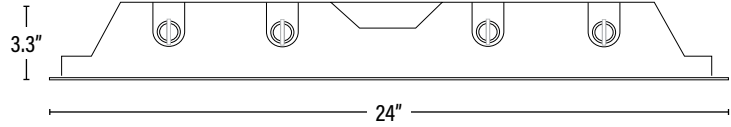

PERFORMANCE DATA

Item#: **WL55648**
LED 2X4 TROFFER - 4 LAMP

ITEM INFORMATION

DIMENSIONS (Inches)

Length	48"
Width	24"
Height	3.3"
Weight (Lbs)	--

SUPPORTING DOCUMENTS (Grey = not available at this time.)

Product Sheet	VIEW
Install Instructions	VIEW

PACKAGING

		UPC	DIMENSIONS (LxWxH)	GROSS WEIGHT (Lbs)
Master Carton	1	811768029567	49.2" x 24.4" x 3.5"	18.7
Country of Origin	China			
HS Tariff	9405.10.6020			

ORDERING

ITEM#	DESCRIPTION	CASE
WL55648	LED 2X4 TROFFER FOR 4 T8	1