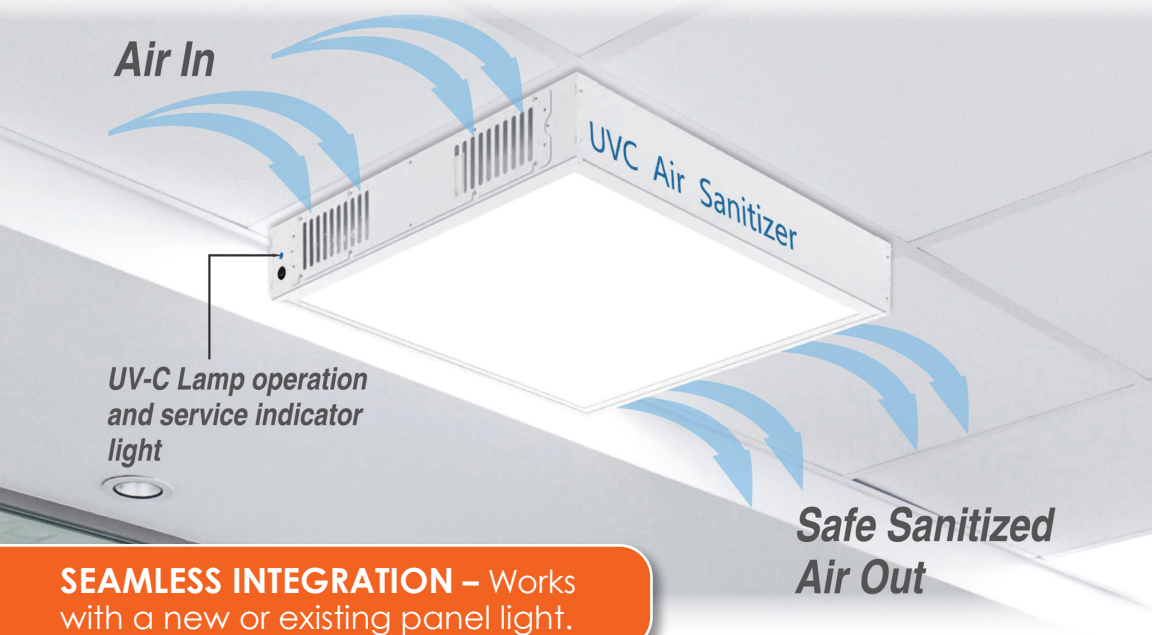

**SEAMLESS INTEGRATION** – Works with a new or existing panel light.

**Enhanced Health and Safety – Keep your students and staff healthy!**

- Significantly reduces the presence of harmful pathogens, including viruses and bacteria, in school environments.
- Creates a safer atmosphere for students, teachers, and staff by minimizing the risk of infections.
- Design protects from UVC light exposure.