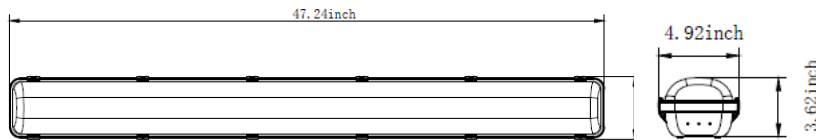

## Mount Option

Surface (Included)

## Dimensions

Item	Length	Width	Height	Weight
WL-VT4-LED-3CWS-60W-DMV-G3	47.2"	4.92"	3.62"	5.51 lbs
WL-VT8-LED-3CWS-100W-DMV-G3	94.5"	4.92"	3.97"	12.12 lbs

4FT

8FT