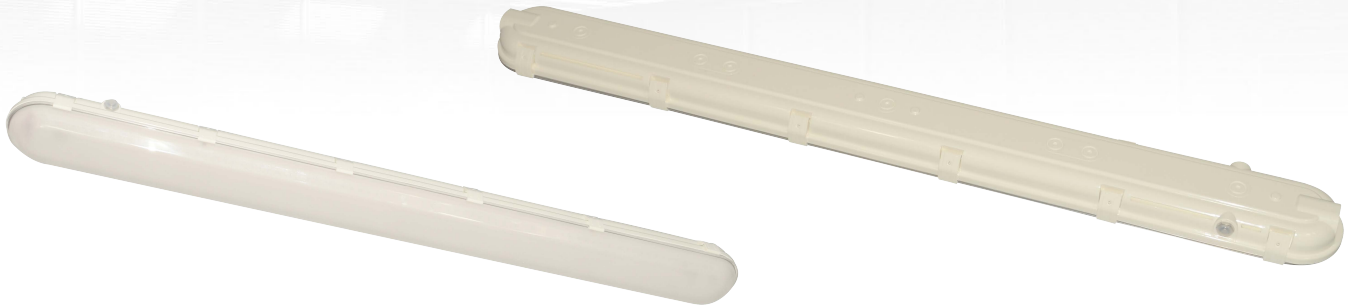

INDUSTRIAL AND COMMERCIAL
LIGHTING MFR SINCE 2003

PROJECT NAME _____
ITEM # _____
FIXTURE SCHEDULE _____
NOTES _____

WL-VT Series

The WareLight LED Vapor Tight series, available in 2' and 4' lengths, is designed to meet your application requirements by offering multiple color temperature and wattage (only 4') selections. They can be used for various indoor and outdoor applications to provide even light distribution and especially in applications where moisture and/or dust may be present.

Specifications – WL-VT4-LED-3CWT-55W

CRI	70+	Certifications	cULus, DLC v5.1 Premium
Light Source	LED	Mounting Options	Surface or Suspended
Dimmable	0-10V	Operating Temp	-40°C to 40°C
CCT	Select 3000K/4000K/5000K	Lens	High impact polycarbonate frosted lens
Wattage	Select 26W/39W/54W	Product Dimensions	L 6.75" x W 5.25" x H 50.13"
LPW	155	Shipping Weight	3.5 lbs
Lumens	8175*	Warranty	5 Years
Voltage	120-277V		