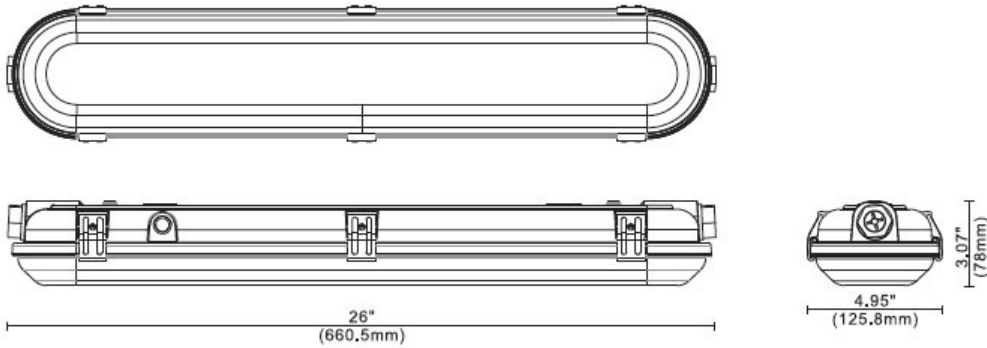

INDUSTRIAL AND COMMERCIAL
LIGHTING MFR SINCE 2003

PROJECT NAME _____
ITEM # _____
FIXTURE SCHEDULE _____
NOTES _____

Dimensions

Item	Length	Width	Height	Weight
WL-VT2-LED-3CT-25W-DMV-G2	26"	4.95"	3.07"	2.08 lbs.
WL-VT4-LED-3CWT-35W-DMV-G2	47.39"	4.95"	3.07"	3.50 lbs.
WL-VT4-LED-3CWT-55W-DMV-G2	47.39"	4.95"	3.07"	3.50 lbs.

WL-VT2

WL-VT4