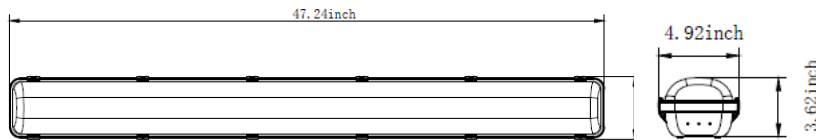

Mount Option

Surface (Included)

Dimensions

Item	Length	Width	Height	Weight
WL-VT4-LED-3CWS-60W-DMV-G3	47.2"	4.92"	3.62"	5.51 lbs
WL-VT8-LED-3CWS-100W-DMV-G3	94.5"	4.92"	3.97"	12.12 lbs

4FT

8FT