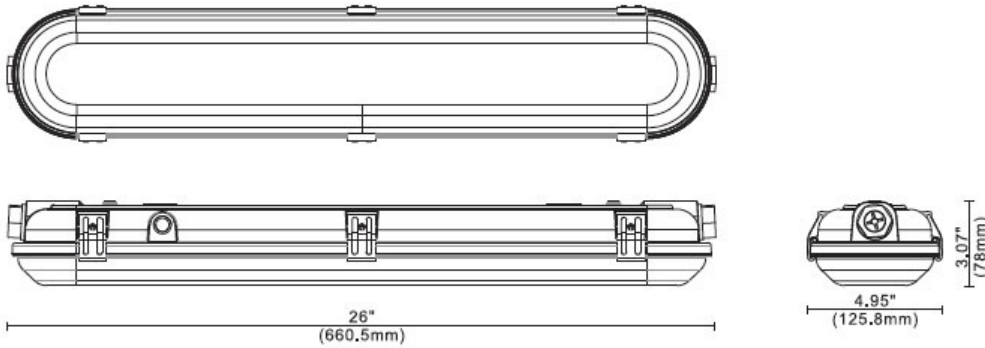

INDUSTRIAL AND COMMERCIAL
LIGHTING MFR SINCE 2003

PROJECT NAME _____
ITEM # _____
FIXTURE SCHEDULE _____
NOTES _____

Dimensions

Item	Length	Width	Height	Weight
WL-VT2-LED-3CT-25W-DMV-G2	26"	4.95"	3.07"	2.08 lbs.
WL-VT4-LED-3CWT-35W-DMV-G2	47.39"	4.95"	3.07"	3.50 lbs.
WL-VT4-LED-3CWT-55W-DMV-G2	47.39"	4.95"	3.07"	3.50 lbs.

WL-VT2

WL-VT4