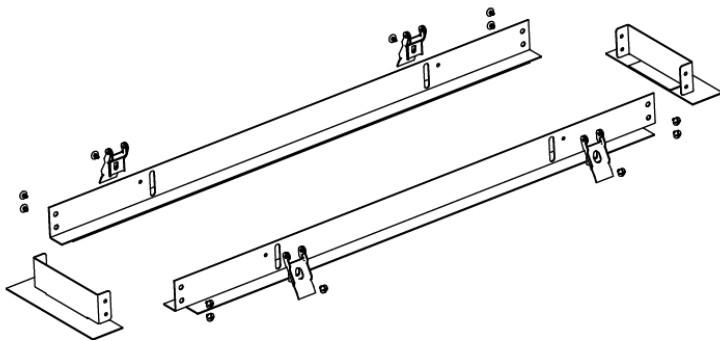

Recessed Flange Kit (RFK)

Performance Chart

Model Number	Size	Wattage	Lumens	Efficacy	CRI
WL-SLRP4x24-20W-3CT-DMV	2 FT	10W/15W/20W	1,000-2,300	100-115 LM/W	82
WL-SLRP6x24-20W-3CT-DMV	2 FT	10W/15W/20W	1,000-2,300	100-115 LM/W	82
WL-SLRP4x48-40W-3CT-DMV	4 FT	20W/30W/40W	2,000-4,600	100-115 LM/W	82
WL-SLRP6x48-40W-3CT-DMV	4 FT	20W/30W/40W	2,000-4,600	100-115 LM/W	82