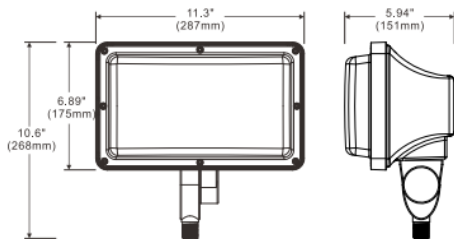

WL-MFL-75W/100W