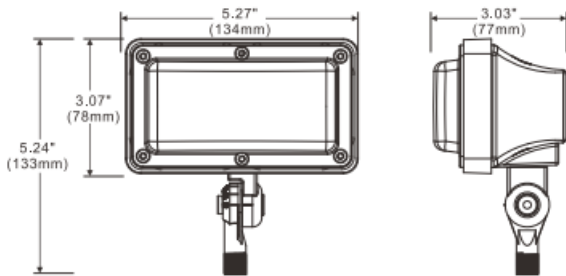

Dimensions

Item	Height	Width	Depth	Weight
WL-MFL-15W-MCT-KN-MV-BZ	5.24"	5.27"	3.03"	1.20 lbs.
WL-MFL-30W-MCT-KN-MV-BZ	9.4"	8.74"	4.88"	4.50 lbs.
WL-MFL-50W-MCT-KN-MV-BZ	9.4"	8.74"	4.88"	4.50 lbs.
WL-MFL-75W-MCT-KN-MV-BZ	10.6"	11.3"	5.94"	6.75 lbs.
WL-MFL-100W-MCT-KN-MV-BZ	10.6"	11.3"	5.94"	6.75 lbs.
WL-MFL-200W-MCT-SF-MV-BZ	16.61"	16.93"	7.95"	13.23 lbs.

WL-MFL-15W