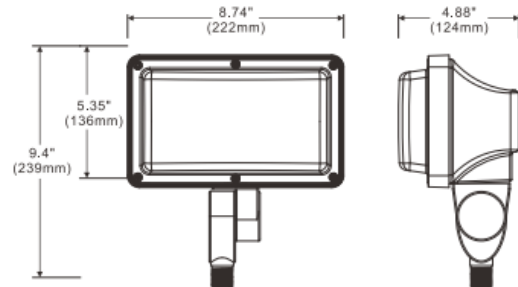

WL-MFL-30W/50W