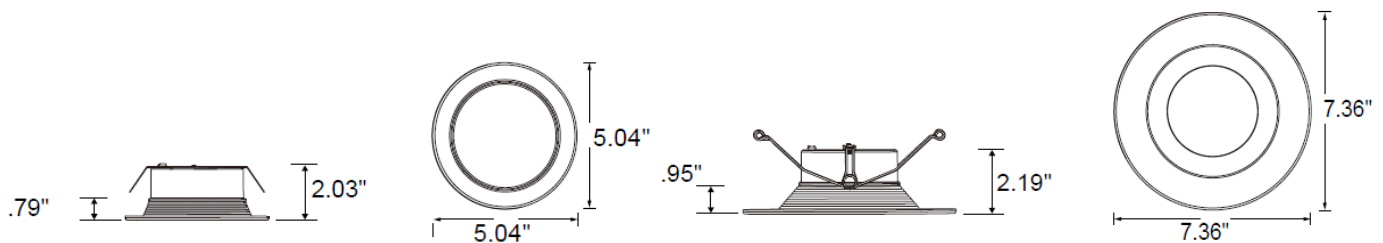

4inch (Baffle)

6inch (Baffle)