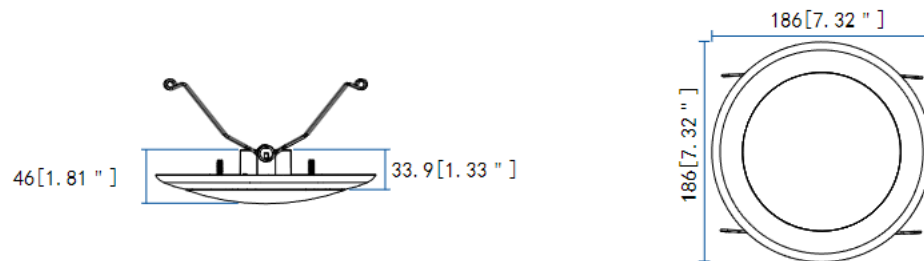

Dimensions

Item	Diameter	Height	Weight
WL-DL6DK-12W-RGBW-120V-WH-G1	7.32"	1.81"	.55 lbs.

INDUSTRIAL AND COMMERCIAL
LIGHTING MFR SINCE 2003

PROJECT NAME _____
ITEM # _____
FIXTURE SCHEDULE _____
NOTES _____